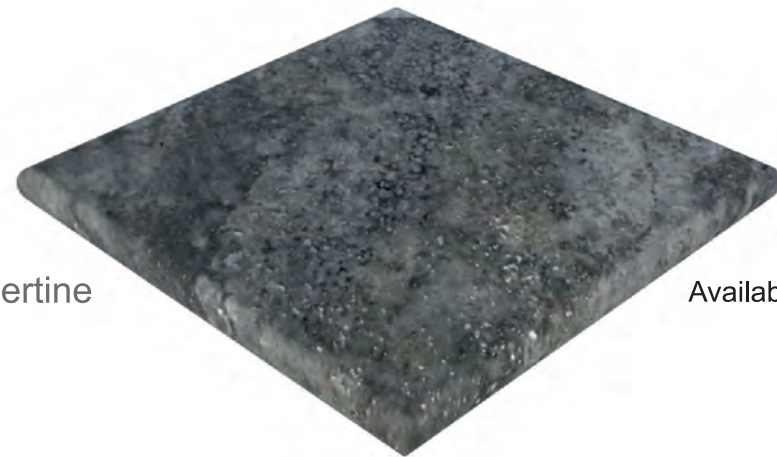

Silver Travertine

Available Sizes • 24" x 24" x 2" (Four sides bullnose)