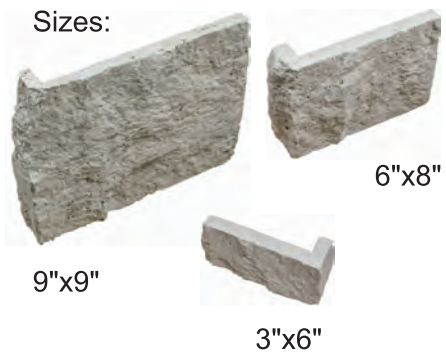

Antico stone travertine veneer stone tile _____ Corner