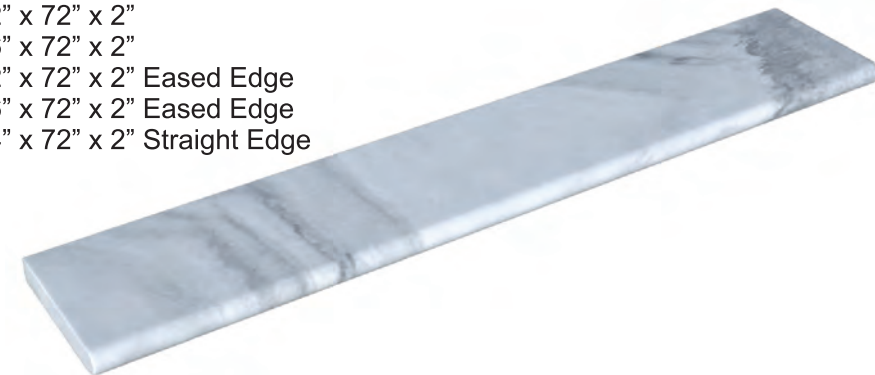

Available Sizes: Pool Copings Tumbled
 • 12" x 24" x 2"

- Pool Copings Sandblasted
- 6" x 12" x 2" Bullnose
 - 12" x 24" x 2" Bullnose, Eased Edge
 - 12" x 48" x 2" Bullnose, Eased Edge
 - 14" x 72" x 2" Eased Edge
 - 12" x 24" x 2"
 - 12" x 72" x 2"
 - 16" x 72" x 2"
 - 12" x 72" x 2" Eased Edge
 - 16" x 72" x 2" Eased Edge
 - 24" x 72" x 2" Straight Edge

Blue Marble

Available Sizes: Pool Copings Tumbled
 • 12" x 24" x 2"
 • 12" x 72" x 2"
 • 16" x 72" x 2"
 • 24" x 72" x 2" Straight Edge

- Pool Copings Sandblasted
- 6" x 12" x 2" Bullnose
 - 12" x 24" x 2" Bullnose, Eased Edge
 - 12" x 48" x 2" Bullnose, Eased Edge
 - 14" x 72" x 2" Eased Edge
 - 12" x 24" x 2"
 - 12" x 72" x 2"
 - 16" x 72" x 2"
 - 12" x 72" x 2" Eased Edge
 - 16" x 72" x 2" Eased Edge
 - 24" x 72" x 2" Straight Edge

Rain Cloud Marble

Available Sizes: Sandblasted Poolcoping
 • 6" x 12" x 2" Bullnose
 • 12" x 24" x 2"
 • 12" x 72" x 2"
 • 16" x 72" x 2"
 • 12" x 72" x 2" Eased Edge
 • 24" x 72" x 2" Straight Edge

- Pool Copings Sandblasted
- 6" x 12" x 2" Bullnose
 - 12" x 24" x 2" Bullnose, Eased Edge
 - 12" x 48" x 2" Bullnose, Eased Edge
 - 14" x 72" x 2" Eased Edge
 - 12" x 24" x 2"
 - 12" x 72" x 2"
 - 16" x 72" x 2"
 - 12" x 72" x 2" Eased Edge
 - 16" x 72" x 2" Eased Edge
 - 24" x 72" x 2" Straight Edge