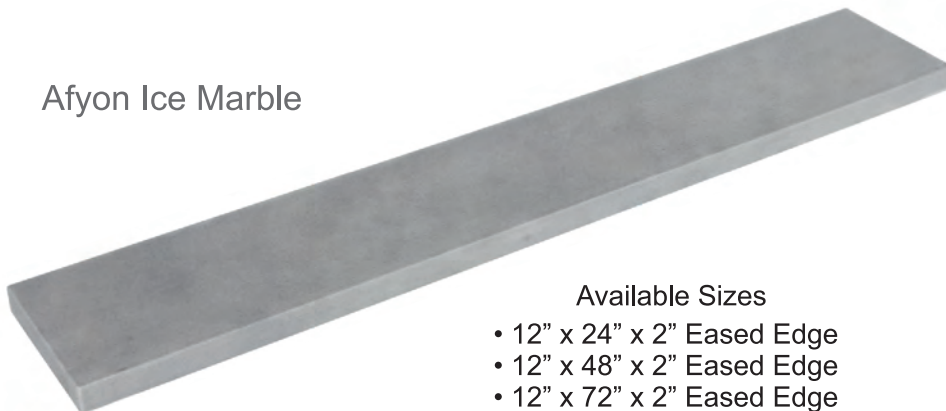

Available Sizes

- 12" x 24" x 2" Eased Edge
- 12" x 48" x 2" Eased Edge
- 12" x 72" x 2" Eased Edge
- 14" x 72" x 2" Eased Edge
- 16" x 72" x 2" Eased Edge

Rain Cloud Marble

Available Sizes

- 12" x 24" x 2" Eased Edge
- 12" x 48" x 2" Eased Edge
- 12" x 72" x 2" Eased Edge
- 16" x 72" x 2" Eased Edge

Olive Garden Limestone

Available Sizes

- 12" x 24" x 2" Eased Edge
- 12" x 48" x 2" Eased Edge
- 12" x 72" x 2" Eased Edge
- 14" x 72" x 2" Eased Edge
- 16" x 72" x 2" Eased Edge

Afyon Ice Marble

Available Sizes