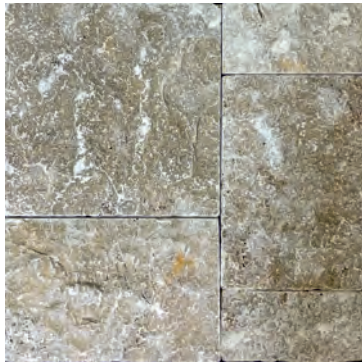

Veneer Patterns 3"x6"x9"

Noce travertine veneer stone tile _____ Corner