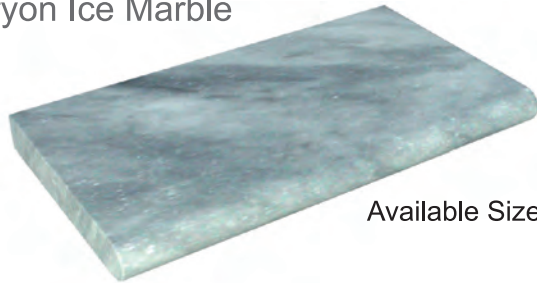

Antico Stone Travertine

Available Sizes: Pool Copings

- 12" x 24" x 2"
- 12" x 24" x 2" Eased Edge
- 12" x 48" x 2" Eased Edge
- 12" x 72" x 2"
- 16" x 72" x 2"

Copings And Treads Collection

Afyon Ice Marble

Available Sizes: Pool Copings Tumbled
 • 12" x 24" x 2"

- Pool Copings Sandblasted
- 6" x 12" x 2" Bullnose
 - 12" x 24" x 2" Bullnose, Eased Edge
 - 12" x 48" x 2" Bullnose, Eased Edge
 - 14" x 72" x 2" Eased Edge
 - 12" x 24" x 2"
 - 12" x 72" x 2"
 - 16" x 72" x 2"
 - 12" x 72" x 2" Eased Edge
 - 16" x 72" x 2" Eased Edge
 - 24" x 72" x 2" Straight Edge