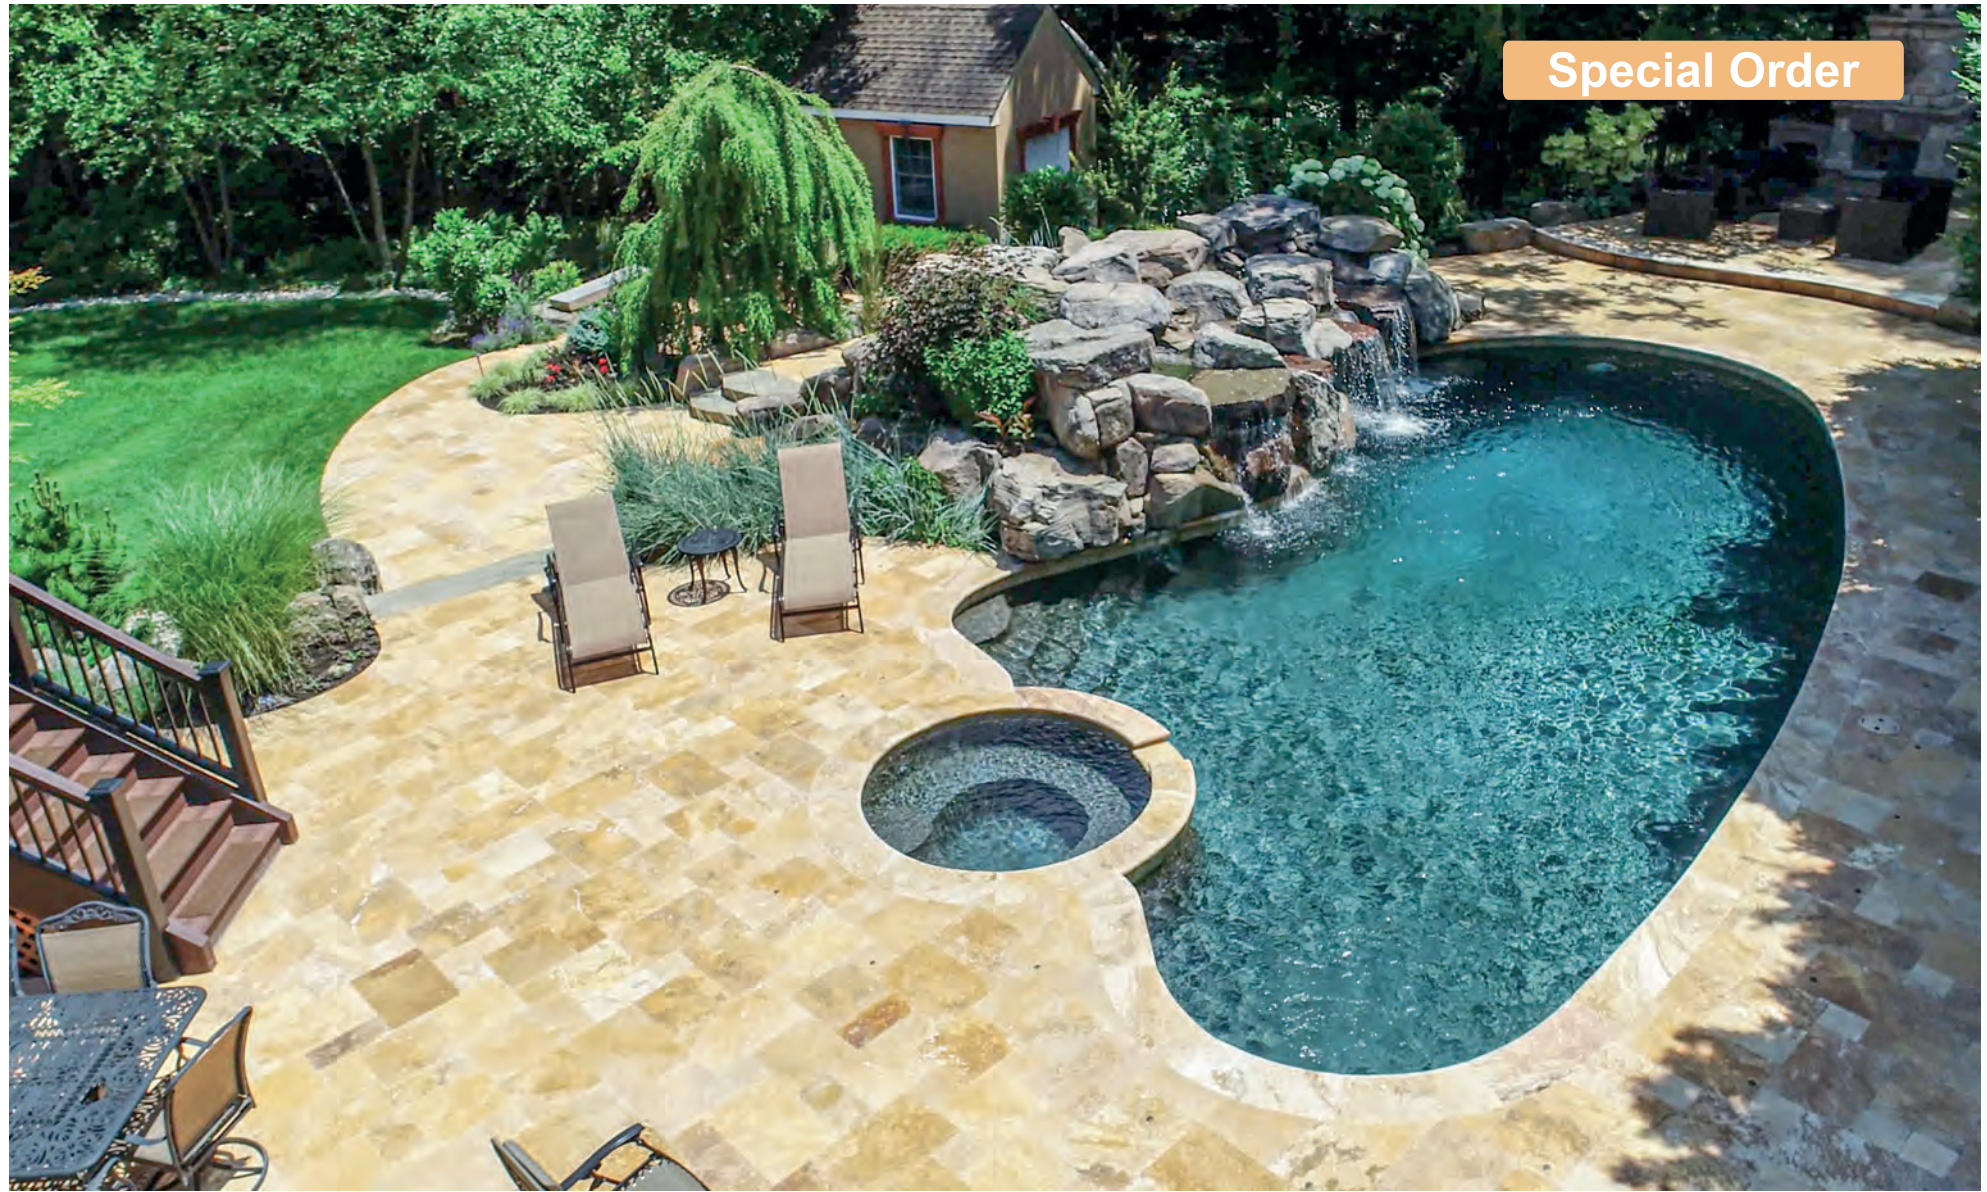

GOLD TRAVERTINE

Available Sizes: Pavers Tumbled

- 6" x 12" x 1 1/4"
- 16" x 16" x 1 1/4"
- 16" x 24" x 1 1/4"
- 24" x 24" x 1 1/4"
- French Pattern x 1 1/4"
  (8"x8", 8"x16", 16"x16", 16"x24")

Pool Copings

- 12" x 24" x 1 1/4"
- 12" x 24" x 2" Eased Edge
- 12" x 48" x 2" Eased Edge
- 12" x 72" x 2"
- 16" x 72" x 2"
- 24" x 72" x 2" Straight Edge

Slabs

- Mini Slab