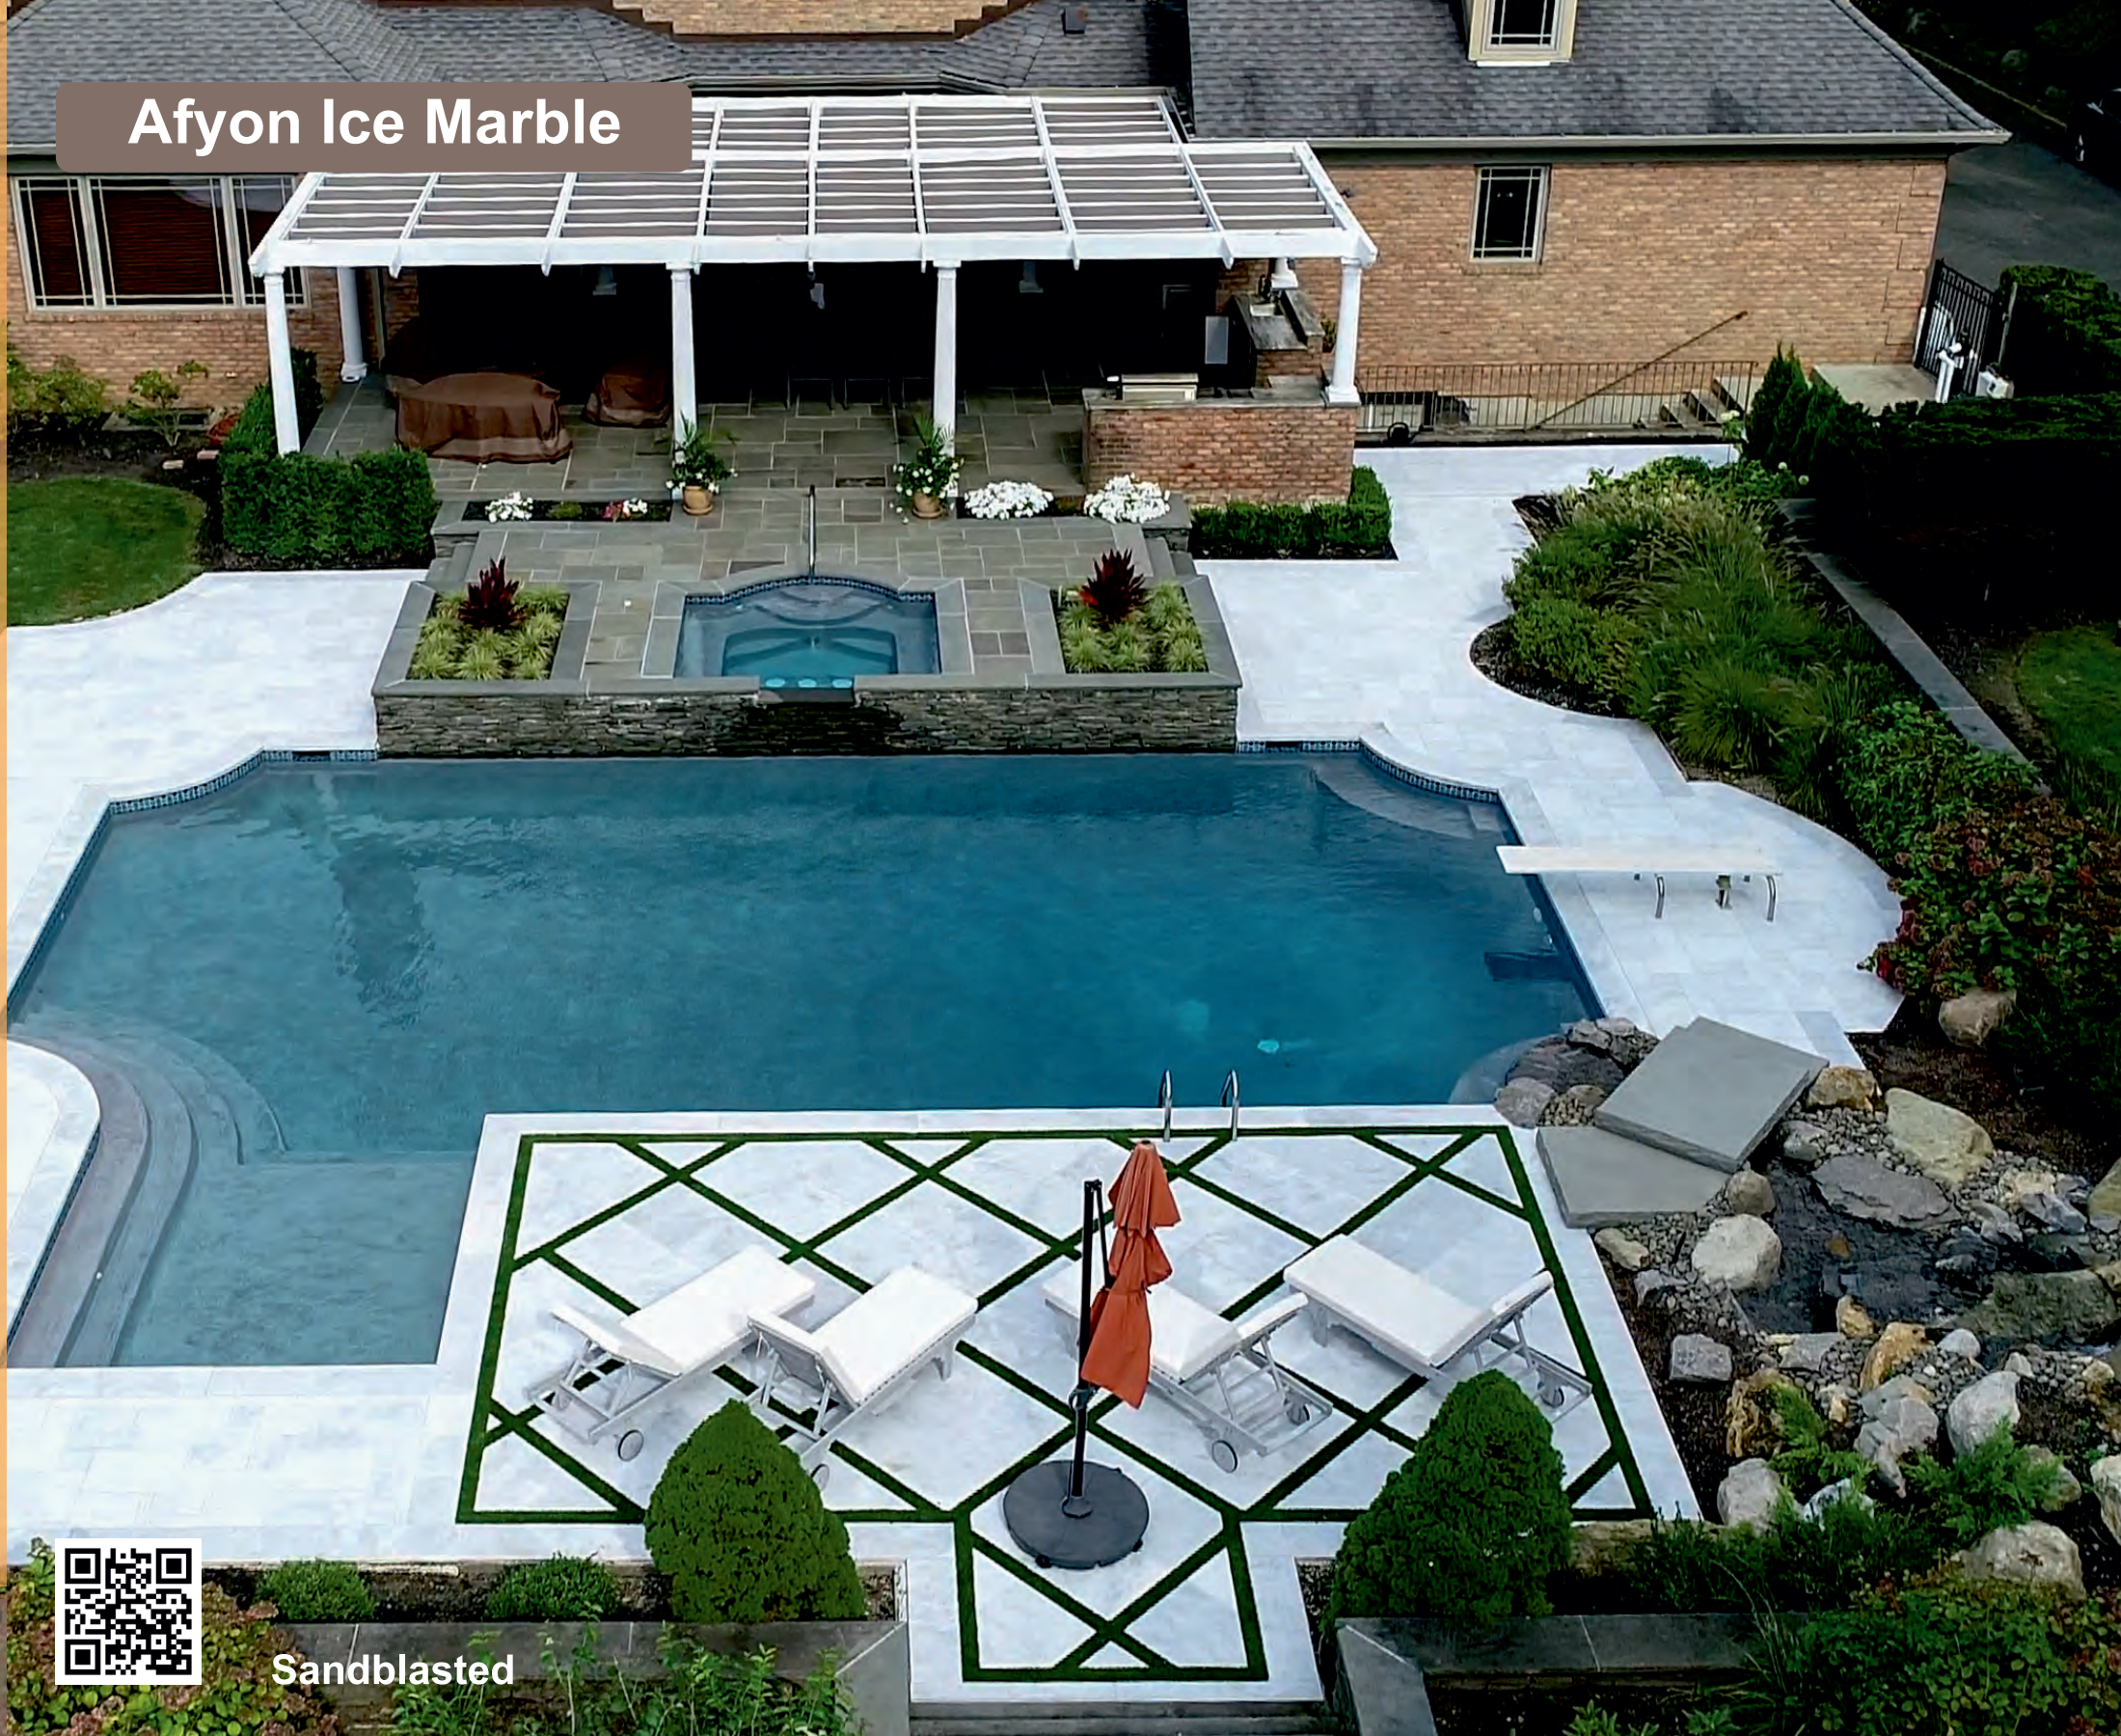

Slabs

- Outdoor 2" Slab
- Mini Slab

Pietra Grey Marble

Afyon Ice Marble

Sandblasted

Tumbled

AFYON ICE MARBLE

Available Sizes: Pavers Tumbled