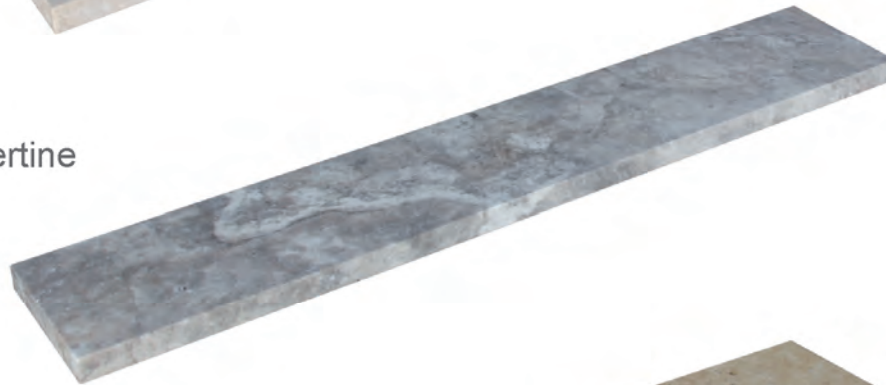

Silver Travertine