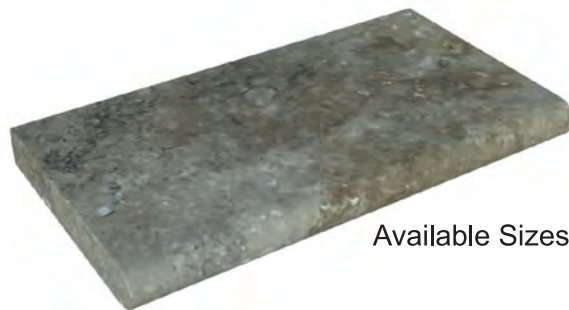

Antico Stone Travertine