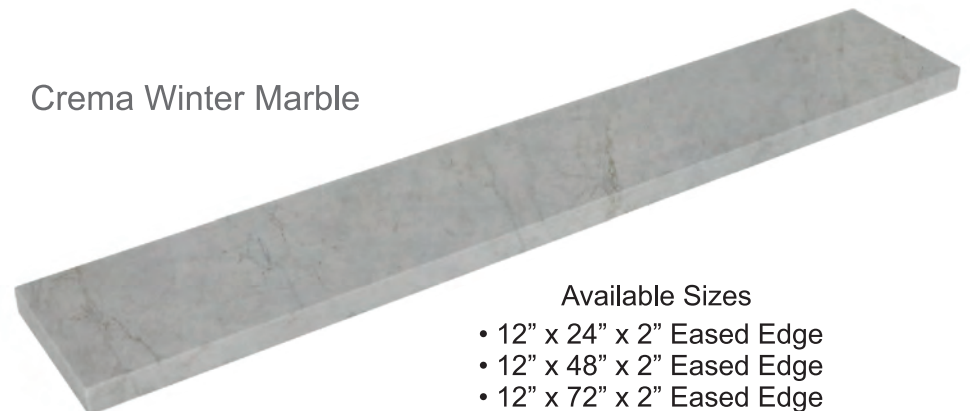

Crema Winter Marble

Available Sizes

- 12" x 24" x 2" Eased Edge
- 12" x 48" x 2" Eased Edge
- 12" x 72" x 2" Eased Edge
- 14" x 72" x 2" Eased Edge
- 16" x 72" x 2" Eased Edge