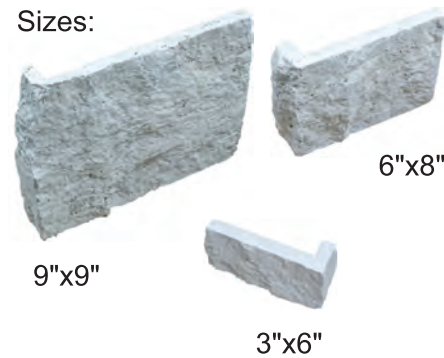

Veneer Patterns 3"x6"x9"

Suggested Veneer Pattern

Veneer Stone Pattern - 3 sizes layout

- 1 set includes:
- 2 pcs - 9"x9"
- 4 pcs - 6"x9"
- 6 pcs - 3"x6"

Sizes:

Sizes:

Sizes:

Sizes: