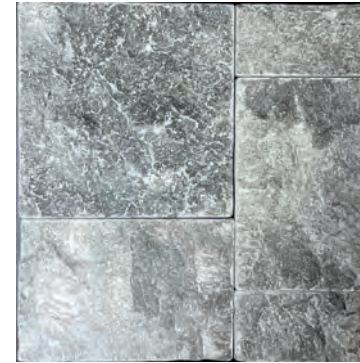

Suggested Veneer Pattern

Veneer Stone Pattern - 3 sizes layout

- 1 set includes:
- 2 pcs - 9"x9"
- 4 pcs - 6"x9"
- 6 pcs - 3"x6"

Ivory travertine veneer stone tile _____ Corner

Sizes:

Blue marble veneer stone tile _____ Corner