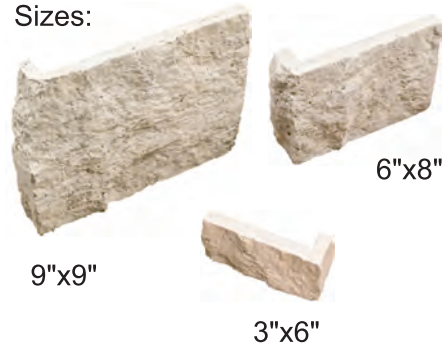

Suggested Veneer Pattern

Veneer Stone Pattern - 3 sizes layout

- 1 set includes:
- 2 pcs - 9"x9"
- 4 pcs - 6"x9"
- 6 pcs - 3"x6"

Ivory travertine veneer stone tile _____ Corner

Sizes:

Blue marble veneer stone tile _____ Corner