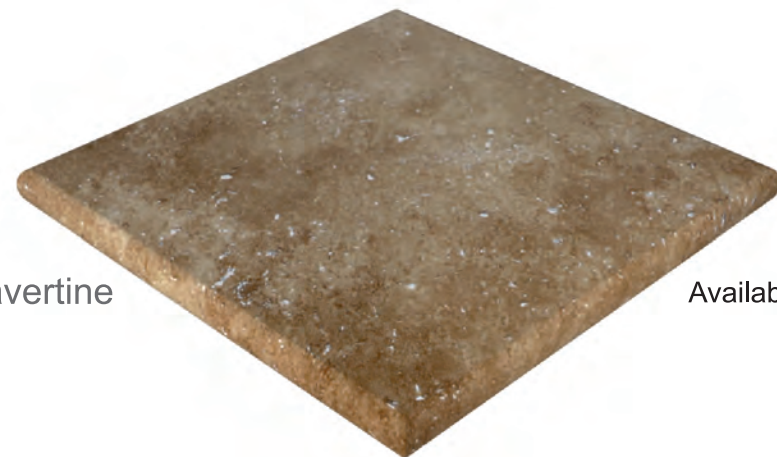

Pier Caps

Ivory Travertine

Available Sizes • 24" x 24" x 2" (Four sides bullnose)

Silver Travertine

Available Sizes • 24" x 24" x 2" (Four sides bullnose)

Walnut Travertine

Available Sizes • 24" x 24" x 2" (Four sides bullnose)