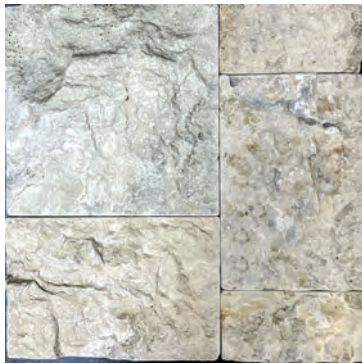

Antico stone travertine veneer stone tile _____ Corner