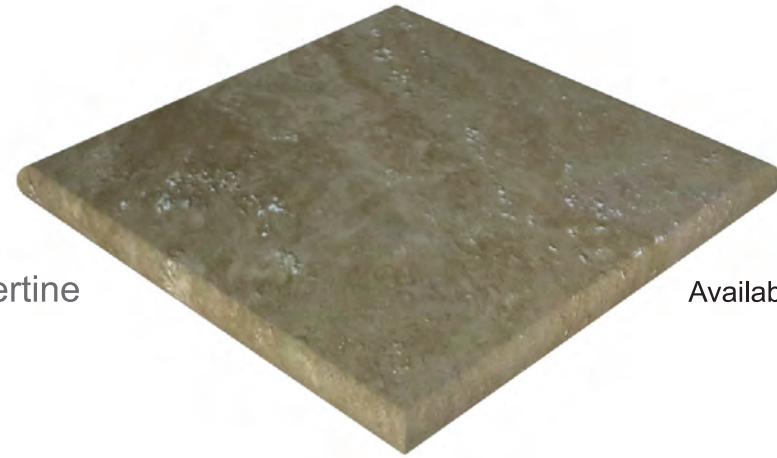

Pier Caps

Ivory Travertine

Available Sizes • 24" x 24" x 2" (Four sides bullnose)