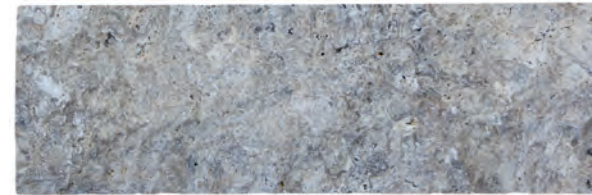

Sizes: 4" x 8", 4" x 12", 4" x 16"

Sizes: 4" x 6"

Ivory travertine veneer stone tile _____ Corner

Sizes: 4" x 8", 4" x 12", 4" x 16"

Sizes: 4" x 6"

Silver travertine veneer stone tile _____ Corner

Sizes: 4" x 8", 4" x 12", 4" x 16"