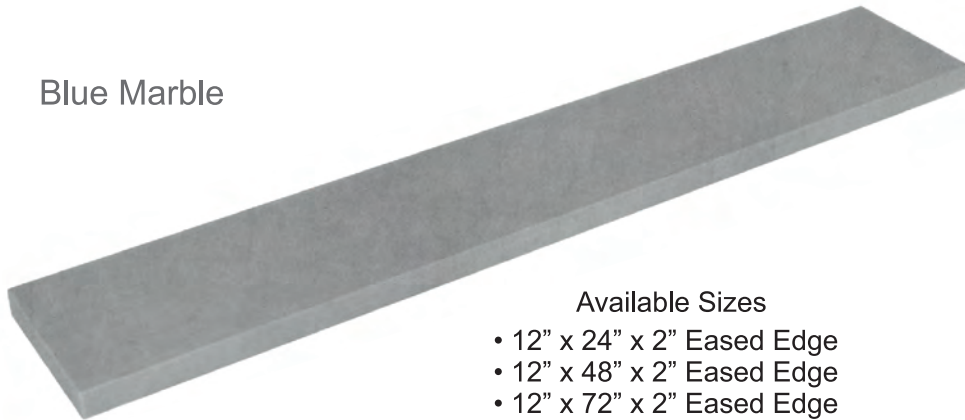

Silver Travertine

- Available Sizes
- 12" x 24" x 2" Eased Edge
 - 12" x 48" x 2" Eased Edge
 - 12" x 72" x 2" Eased Edge
 - 16" x 72" x 2" Eased Edge

Walnut Travertine

- Available Sizes
- 12" x 24" x 2" Eased Edge
 - 12" x 48" x 2" Eased Edge
 - 12" x 72" x 2" Eased Edge
 - 16" x 72" x 2" Eased Edge

Eased Edge Copings and Treads

Blue Marble

Available Sizes

- 12" x 24" x 2" Eased Edge
- 12" x 48" x 2" Eased Edge
- 12" x 72" x 2" Eased Edge
- 14" x 72" x 2" Eased Edge
- 16" x 72" x 2" Eased Edge

Pietra Grey Marble