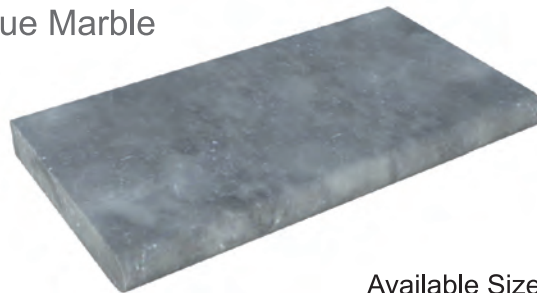

Blue Marble

Available Sizes: Pool Copings Tumbled
• 12" x 24" x 2"
• 12" x 72" x 2"
• 16" x 72" x 2"
• 24" x 72" x 2" Straight Edge

1. Pool Copings Sandblasted
2. 6" x 12" x 2" Bullnose
   - 12" x 24" x 2" Bullnose, Eased Edge
   - 12" x 48" x 2" Bullnose, Eased Edge
   - 14" x 72" x 2" Eased Edge
   - 12" x 24" x 2"
   - 12" x 72" x 2"
   - 16" x 72" x 2"
   - 12" x 72" x 2" Eased Edge
   - 16" x 72" x 2" Eased Edge
   - 24" x 72" x 2" Straight Edge