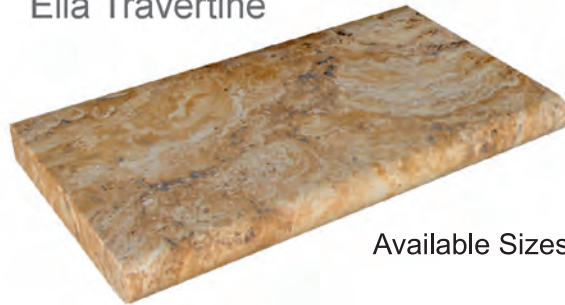

Ella Travertine