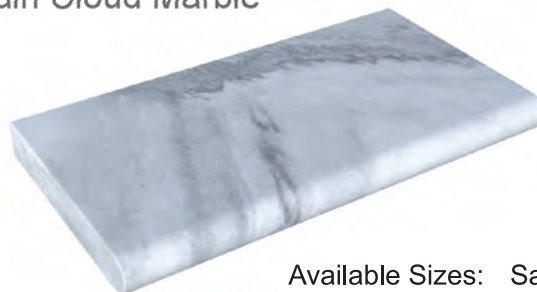

Available Sizes: Pool Copings Tumbled
 • 12" x 24" x 2"

- Pool Copings Sandblasted
- 6" x 12" x 2" Bullnose
 - 12" x 24" x 2" Bullnose, Eased Edge
 - 12" x 48" x 2" Bullnose, Eased Edge
 - 14" x 72" x 2" Eased Edge
 - 12" x 24" x 2"
 - 12" x 72" x 2"
 - 16" x 72" x 2"
 - 12" x 72" x 2" Eased Edge
 - 16" x 72" x 2" Eased Edge
 - 24" x 72" x 2" Straight Edge

Blue Marble

Available Sizes: Pool Copings Tumbled
 • 12" x 24" x 2"
 • 12" x 72" x 2"
 • 16" x 72" x 2"
 • 24" x 72" x 2" Straight Edge

- Pool Copings Sandblasted
- 6" x 12" x 2" Bullnose
 - 12" x 24" x 2" Bullnose, Eased Edge
 - 12" x 48" x 2" Bullnose, Eased Edge
 - 14" x 72" x 2" Eased Edge
 - 12" x 24" x 2"
 - 12" x 72" x 2"
 - 16" x 72" x 2"
 - 12" x 72" x 2" Eased Edge
 - 16" x 72" x 2" Eased Edge
 - 24" x 72" x 2" Straight Edge

Rain Cloud Marble

Available Sizes: Sandblasted Poolcoping
 • 6" x 12" x 2" Bullnose
 • 12" x 24" x 2"
 • 12" x 72" x 2"
 • 16" x 72" x 2"
 • 12" x 72" x 2" Eased Edge
 • 24" x 72" x 2" Straight Edge

- Pool Copings Sandblasted
- 6" x 12" x 2" Bullnose
 - 12" x 24" x 2" Bullnose, Eased Edge
 - 12" x 48" x 2" Bullnose, Eased Edge
 - 14" x 72" x 2" Eased Edge
 - 12" x 24" x 2"
 - 12" x 72" x 2"
 - 16" x 72" x 2"
 - 12" x 72" x 2" Eased Edge
 - 16" x 72" x 2" Eased Edge
 - 24" x 72" x 2" Straight Edge