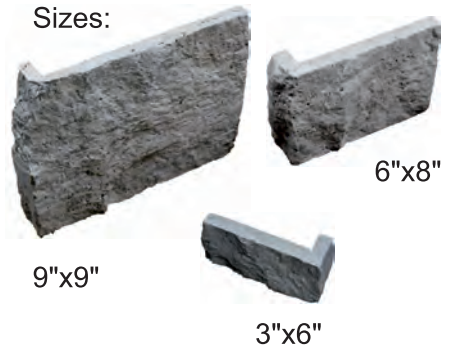

Veneer Stone Pattern - 3 sizes layout

- 1 set includes:
- 2 pcs - 9"x9"
- 4 pcs - 6"x9"
- 6 pcs - 3"x6"

Veneer Patterns 3"x6"x9"

Noce travertine veneer stone tile _____ Corner

Silver travertine veneer stone tile _____ Corner