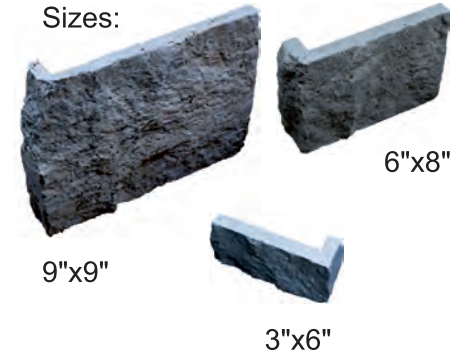

Black marble veneer stone tile _____ Corner

Sizes: