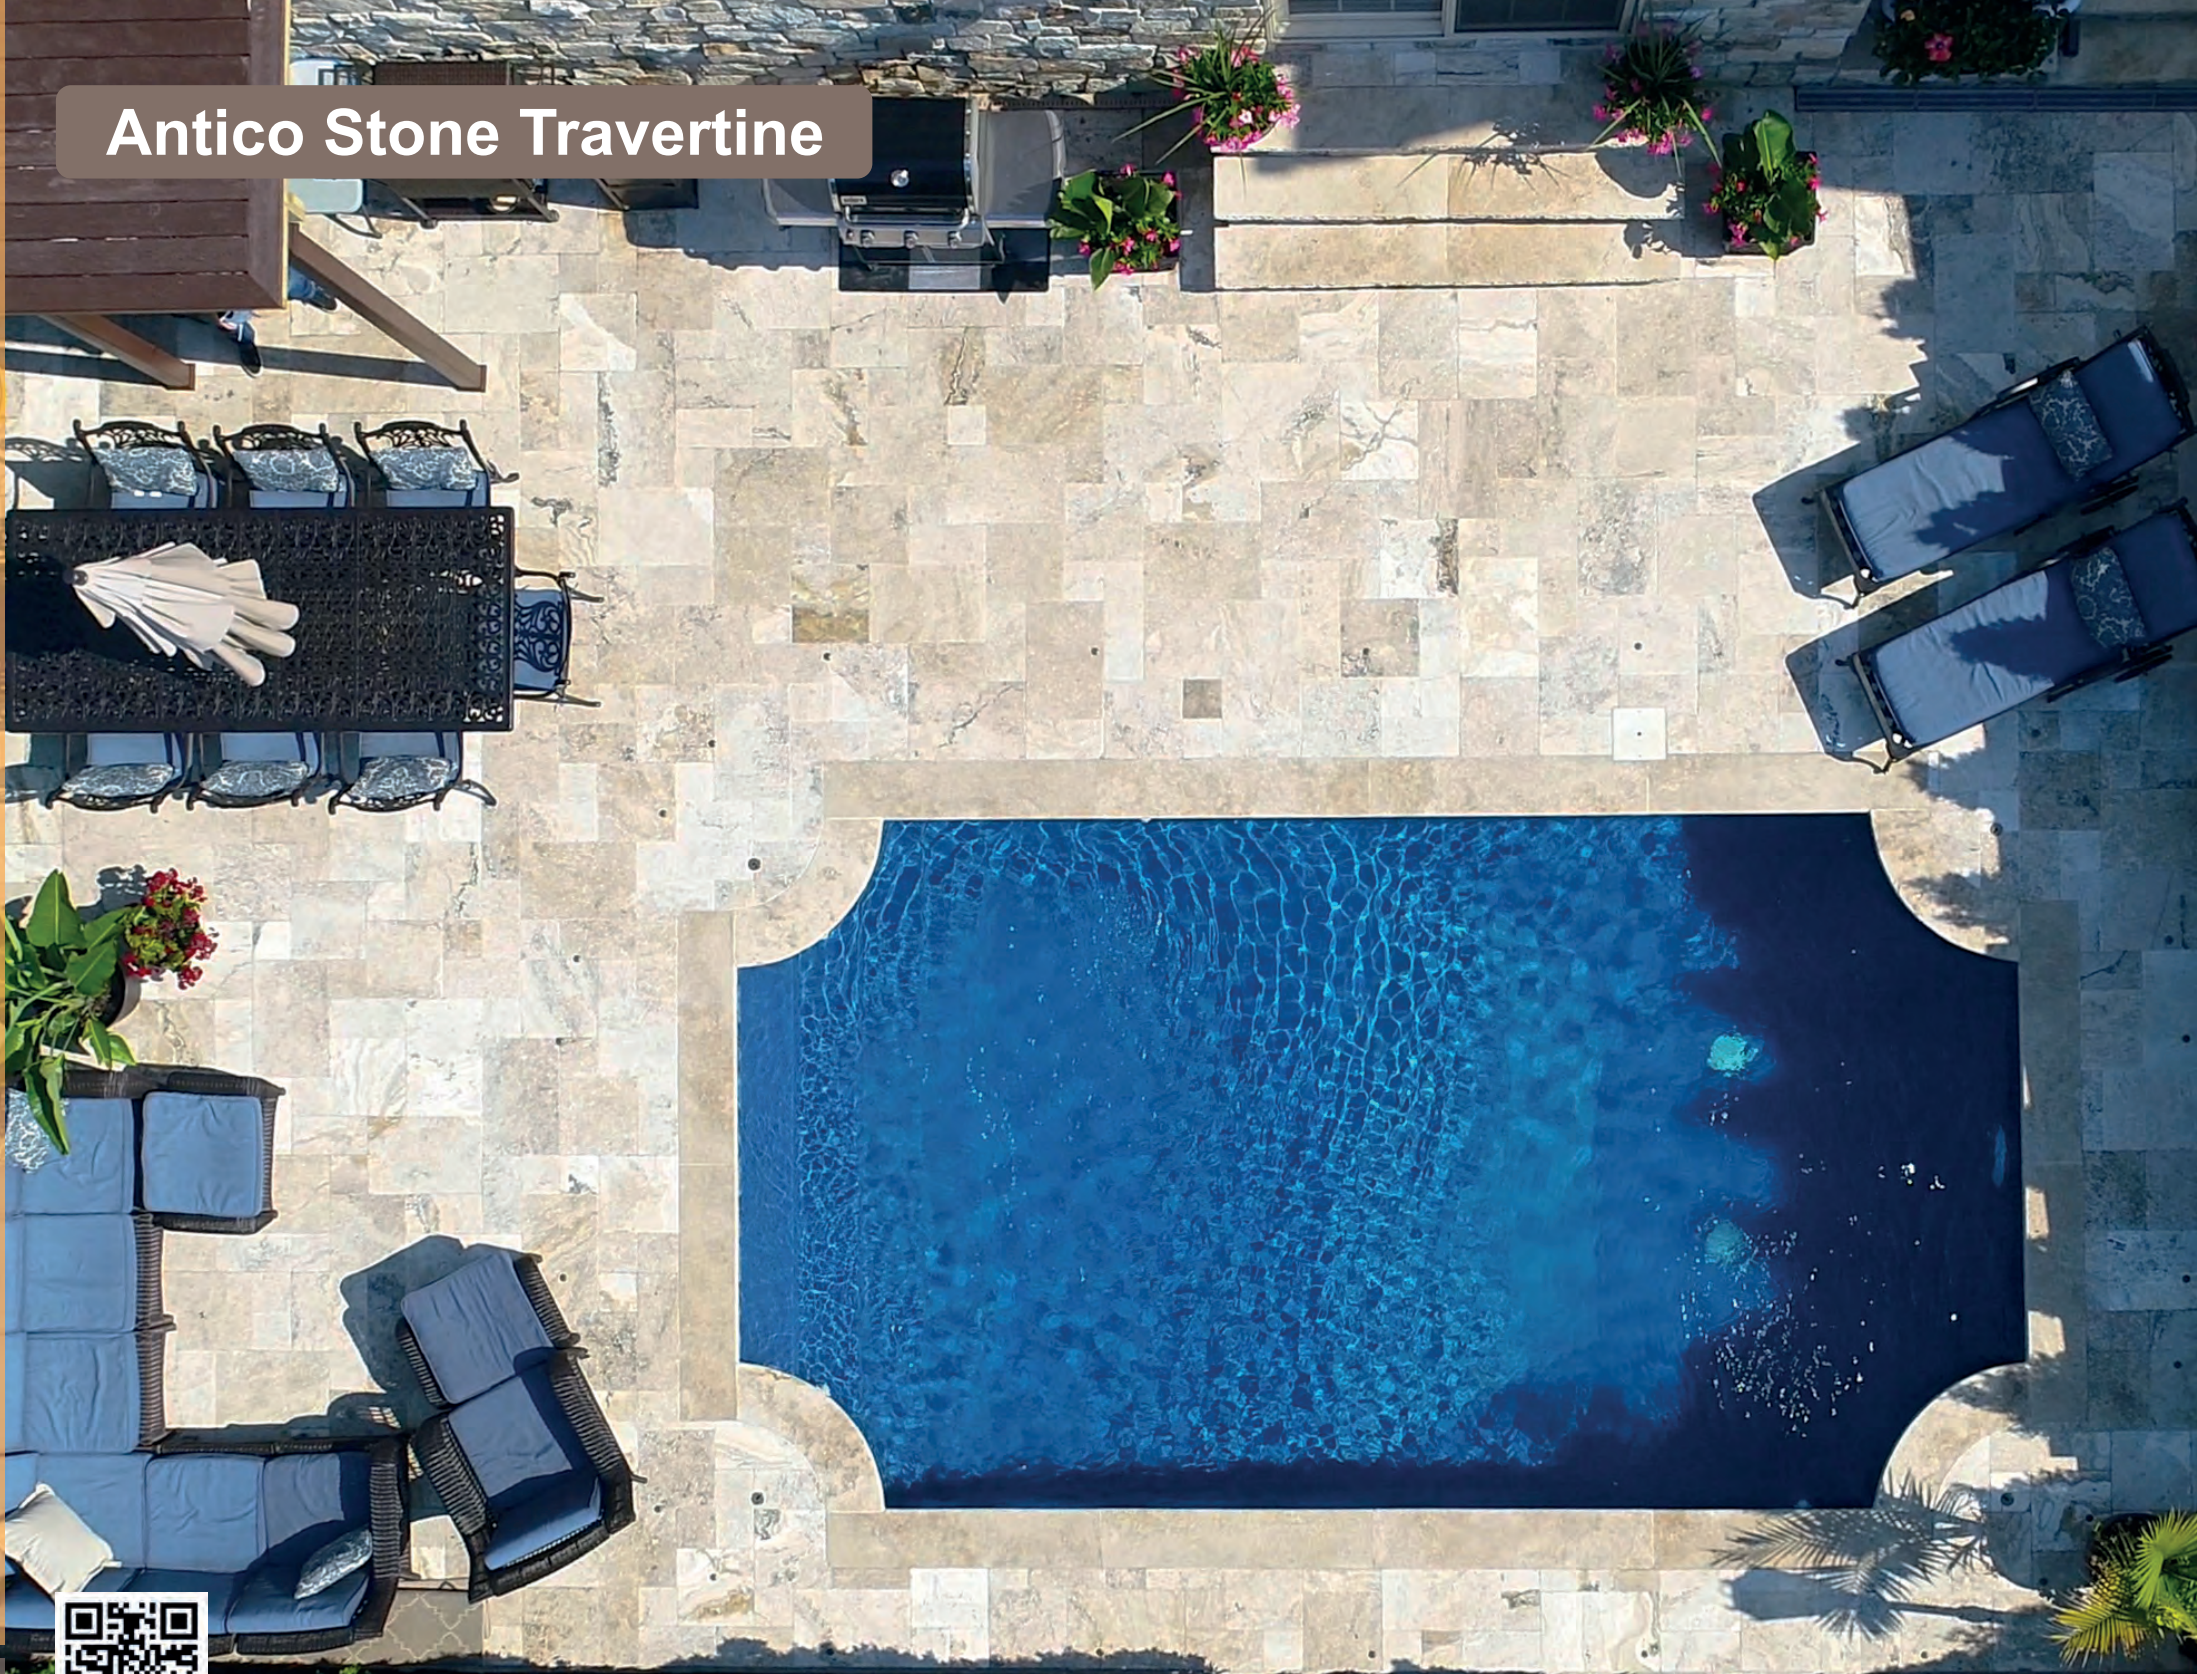

- 12" x 24" x 1 1/4"
- 12" x 24" x 2" Eased Edge
- 12" x 48" x 2" Eased Edge
- 12" x 72" x 2"
- 16" x 72" x 2"
- 24" x 72" x 2" Straight Edge

Slabs

- Mini Slab

Antico Stone Travertine

ANTICO STONE TRAVERTINE