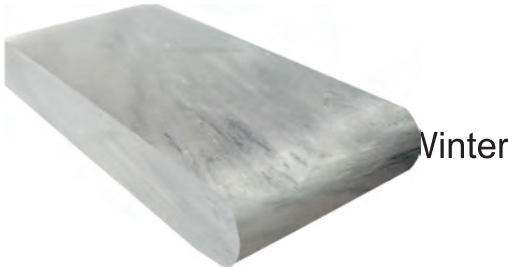

Available Sizes • 6" x 12" x 2"

Spa Pool Copings Bullnose

Rain Cloud Marble

Afyon Ice Marble

Blue Marble

Crema Winter

Sandblasted
• 6" x 12" x 2"

Sandblasted
• 6" x 12" x 2"