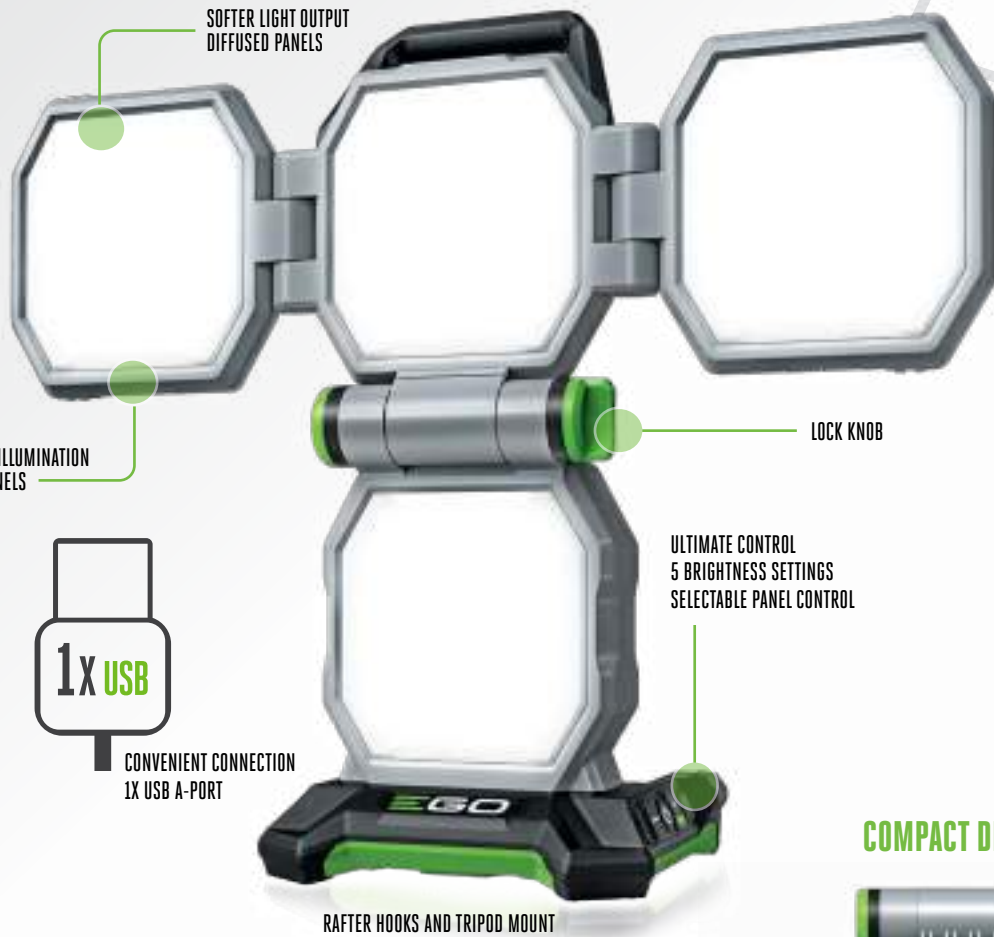

10,000
LUMENS
4,500K OF
NATURAL LIGHT

COMPACT DESIGN