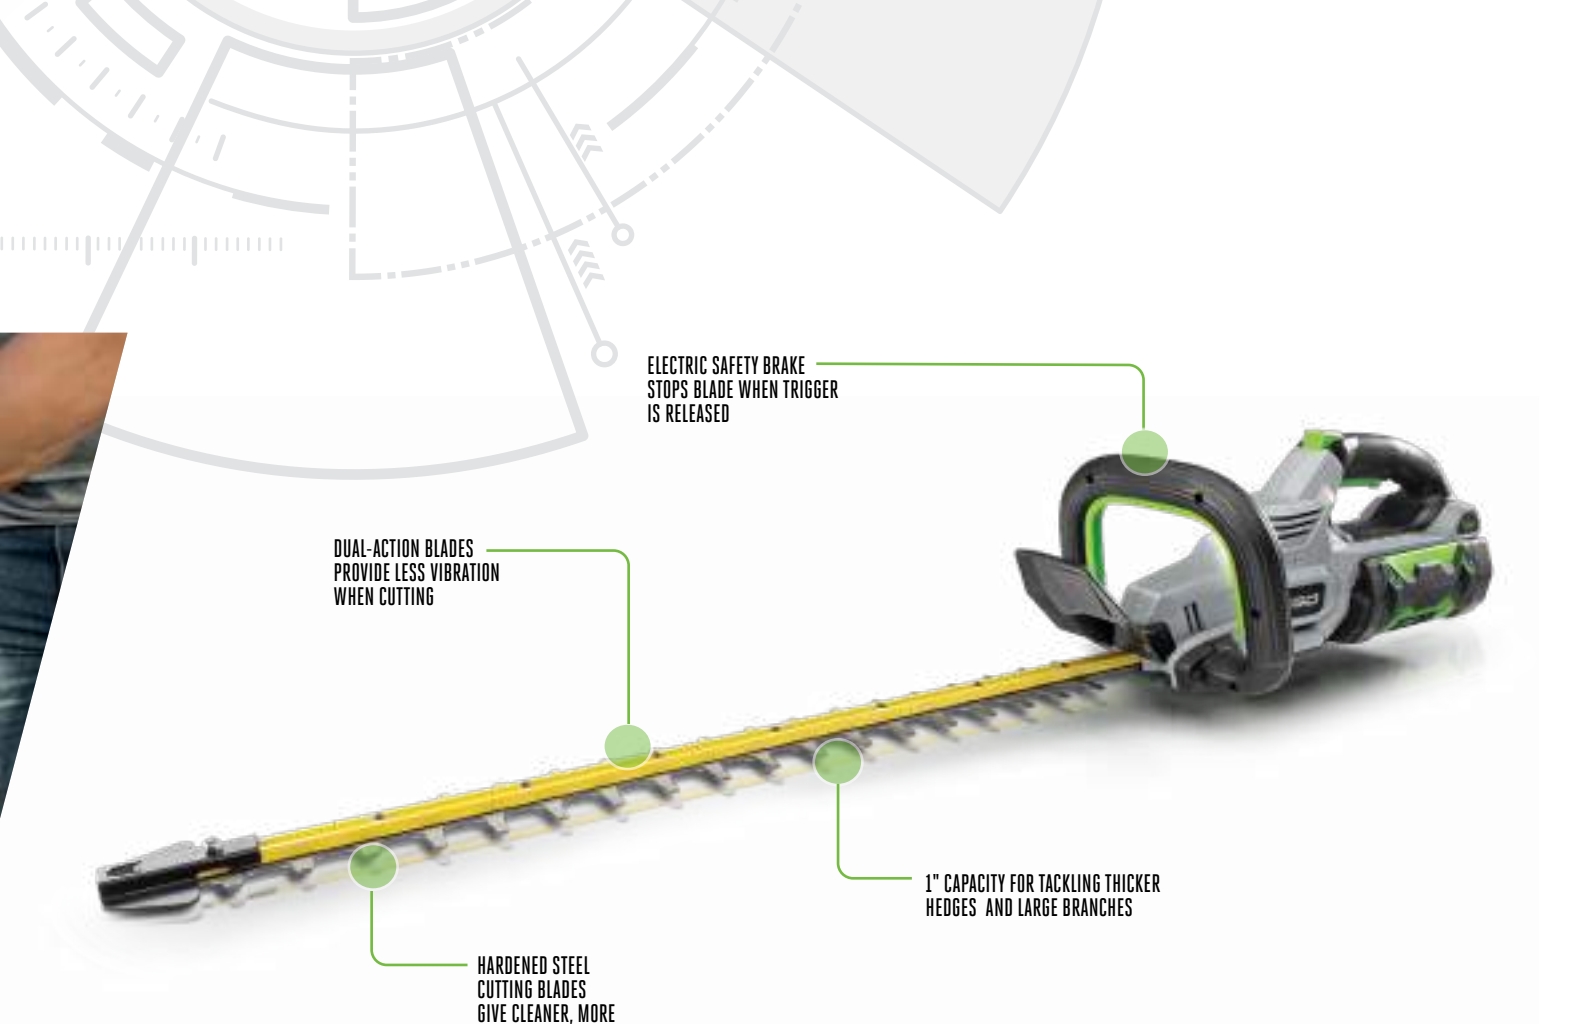

ELECTRIC SAFETY BRAKE
STOPS BLADE WHEN TRIGGER
IS RELEASED

DUAL-ACTION BLADES
PROVIDE LESS VIBRATION
WHEN CUTTING

HARDENED STEEL
CUTTING BLADES
GIVE CLEANER, MORE
PRECISE CUTS

1" CAPACITY FOR TACKLING THICKER
HEDGES AND LARGE BRANCHES

HT2411 24" EGO POWER+ HEDGE TRIMMER

24-inch blade length, 1-inch blade gap with
single knife-edge cutting action

INCREASED
CUT CAPACITY

STROKES
PER MINUTE

BRUSHLESS
MOTOR