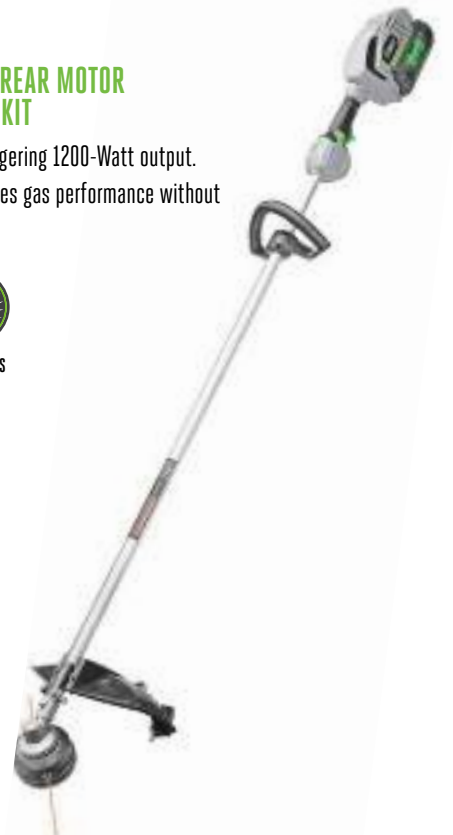

ST1534

15" EGO POWER+ REAR MOTOR STRING TRIMMER KIT

Rear motor offers a staggering 1200-Watt output. The robust design provides gas performance without the noise, fuss or fumes.

.095" DUAL-TWIST LINE

BRUSHLESS MOTOR