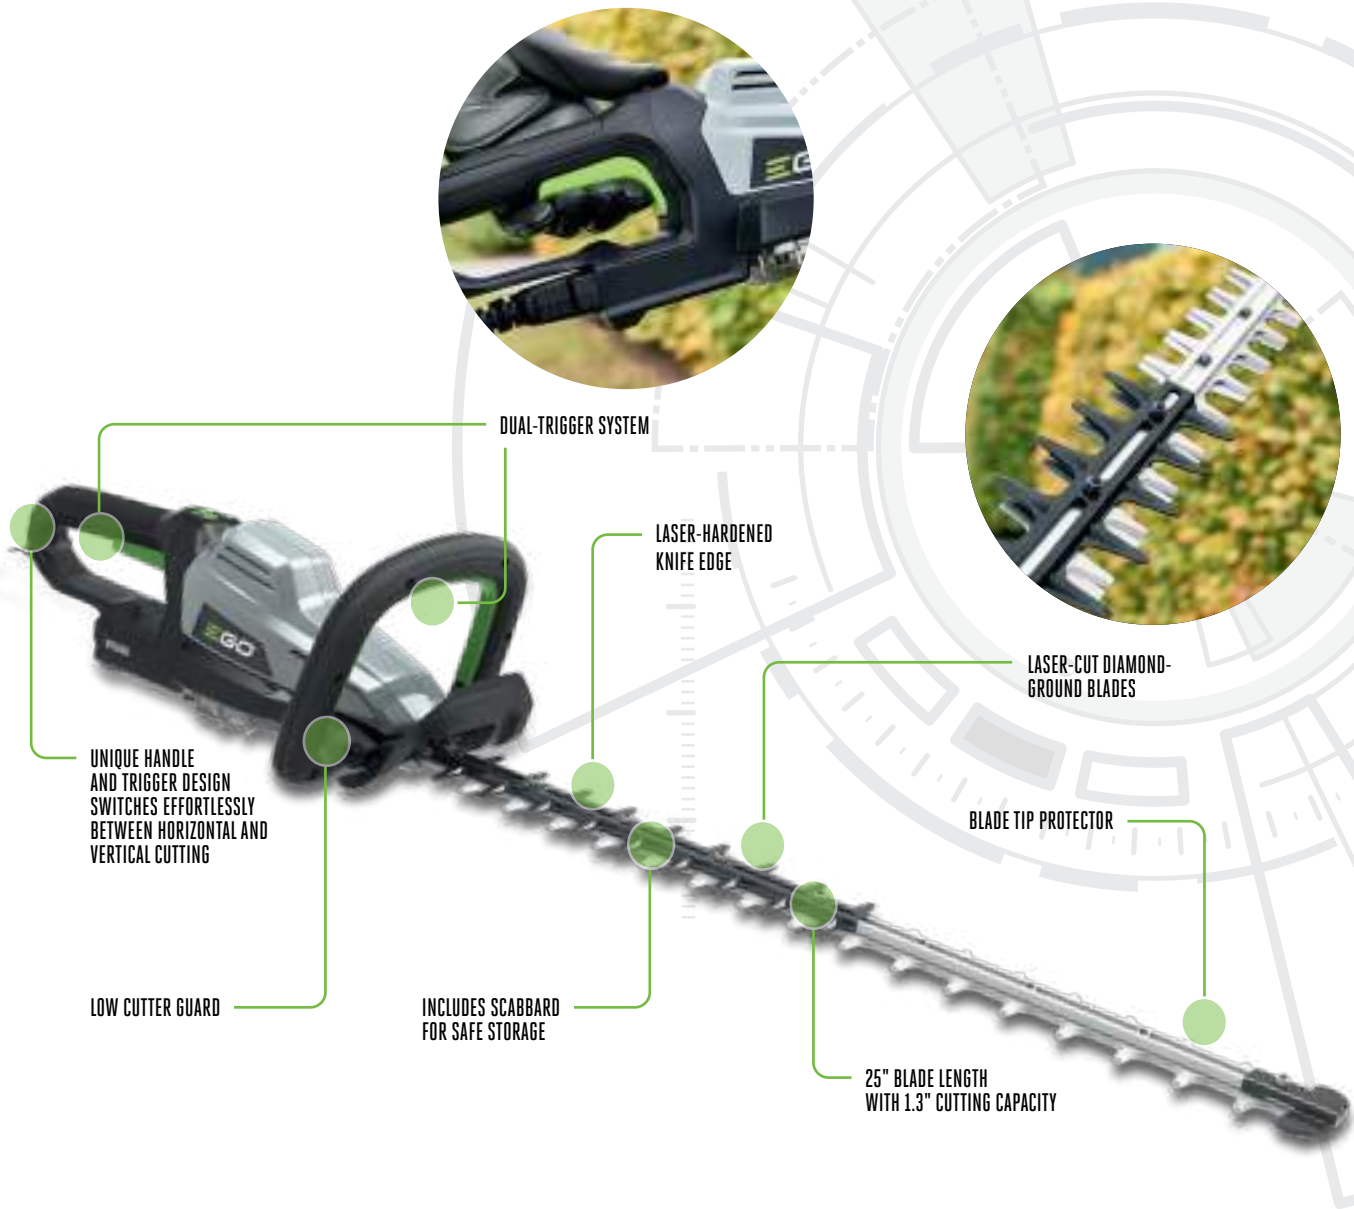

**Blades that stay sharper for longer**

The high-quality EGO POWER+ blades are made from laser-cut steel with diamond-ground edges, which are laser-hardened to stay sharp longer than conventional blades.