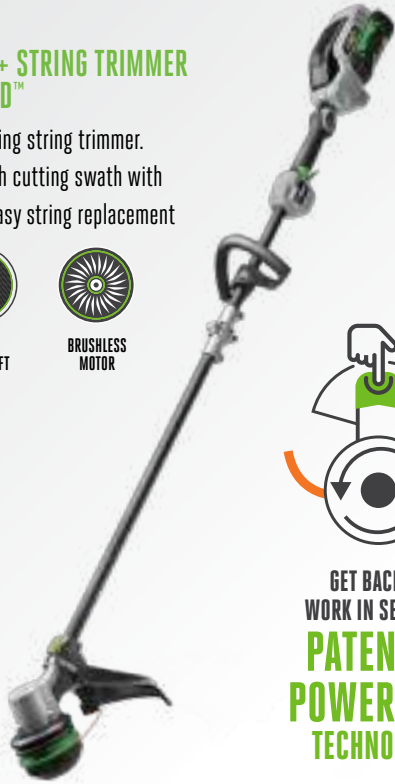

CARBON  
FIBER SHAFT

4.0 AH  
BATTERY

Please note: Some features are not available on all models.

**ST1521S**

**15" EGO POWER+ STRING TRIMMER with POWERLOAD™**

World's first self-winding string trimmer. Variable-speed, 15-inch cutting swath with auto-wind head and easy string replacement

15" CUTTING SWATH

CARBON FIBER SHAFT

BRUSHLESS MOTOR

GET BACK TO WORK IN SECONDS  
**PATENTED POWERLOAD™ TECHNOLOGY**

**ST1511T**

**15" EGO POWER+ STRING TRIMMER with POWERLOAD™**

One of the world's most advanced string trimmers. Telescoping shaft, variable-speed, 15-inch cutting swath with auto-wind head and easy string replacement