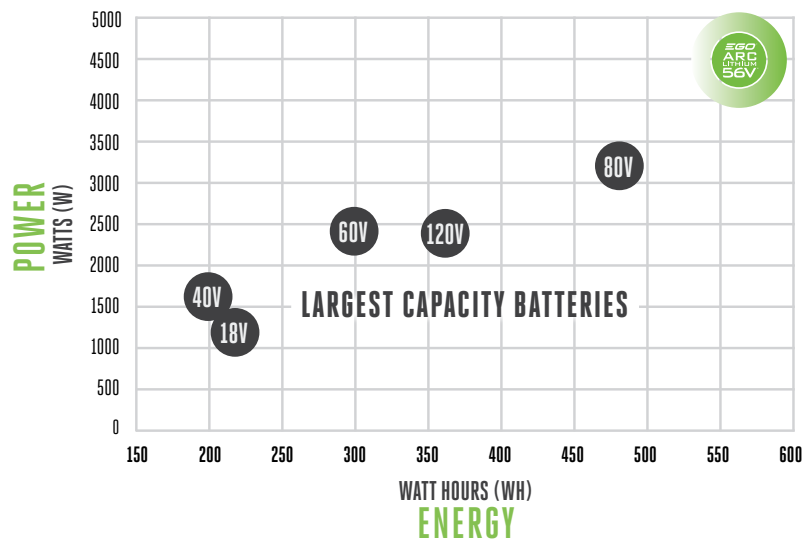

56V BATTERIES DELIVER MORE USABLE POWER THAN ANY OTHER HANDHELD BATTERY

BATTERY PERFORMANCE OF CORDLESS PLATFORMS