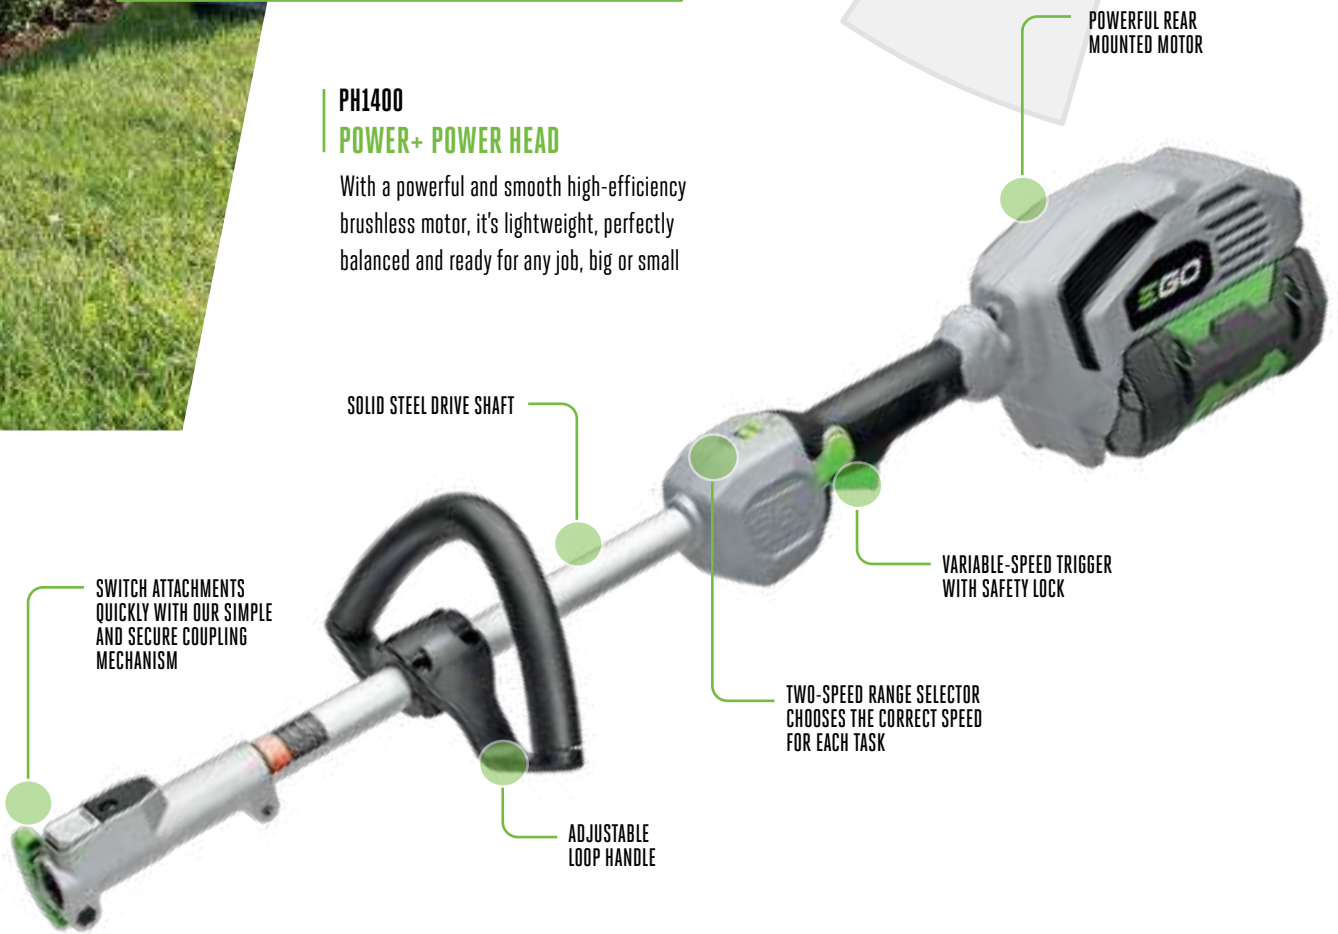

#### ATTACHMENTS AVAILABLE:

- Extension pole
- Pole saw
- String trimmer
- Hedge trimmer
- Edger
- Cultivator
- Bristle brush
- Rubber broom

## PH1400 POWER+ POWER HEAD

With a powerful and smooth high-efficiency brushless motor, it's lightweight, perfectly balanced and ready for any job, big or small

POWERFUL REAR MOUNTED MOTOR

SOLID STEEL DRIVE SHAFT