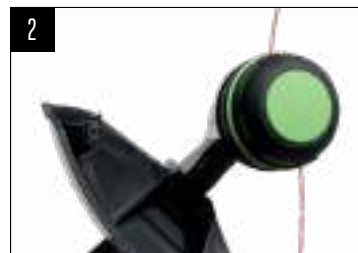

STEP 2

Pull the line from the other side until equal lengths of the line appear on both sides of the trimmer head.