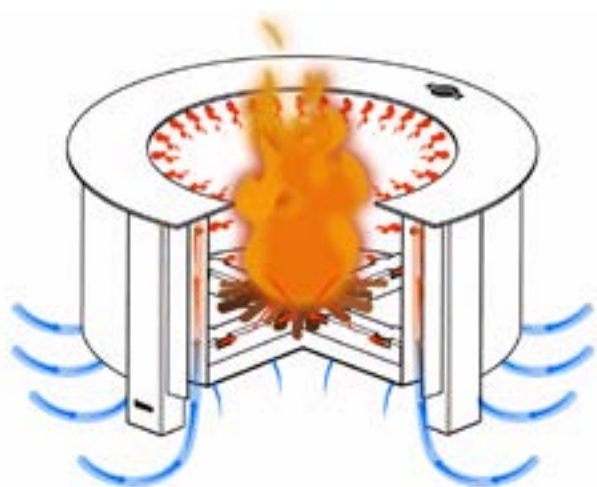

Here at Breeo, we are passionate about bringing people together through fire and food. With our handcrafted, American-made, and lifetime-warrantied fire pits, you will have the tools needed to become a Firemaster, someone who has the ability to build beautiful fires and to cook epic meals over those open flames. All of our fire pits are built with the same secondary combustion technology that we pioneered almost 10 years ago, allowing you to enjoy smokeless fires all year round.

Our newest product line, the X Series, is designed to bring legendary open-fire wood cooking straight to you. Built for the backyard grillmaster, it's the only fire pit with our patent-pending Sear Plate. With the ability to sear steaks at 1,000 degrees, a patent-pending post lock system, and optional accessories including a newly redesigned grill and kettle hook, the X Series Fire Pit™ is the grilling experience of a lifetime, as well as an epic backyard fire pit.

**BUY A BREEO,
BECOME A
FIREMASTER!**