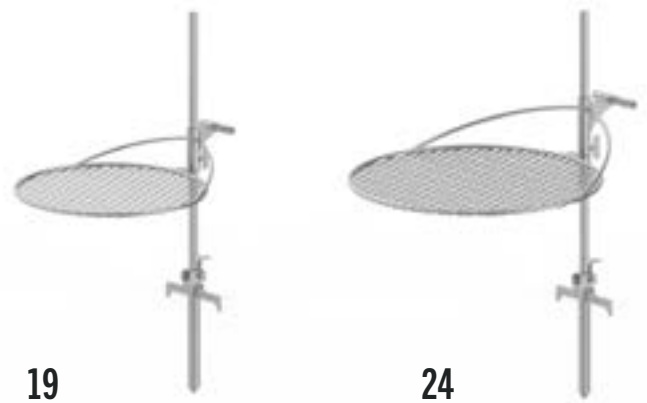

OUTPOST

19" or 24" with Carrying Bag

The Outpost offers a clean, simple solution for campfire cooking no matter where you are: the backyard, beach, or campground. Our patent-pending Anchorpoint® allows you to firmly plant the Outpost® system in the ground to give you a stable grilling surface anywhere! If you already have one of our fire pits, lock the grill and post quickly and easily into that!

OUTPOST 19" & 24"

High Grade 304 Stainless Steel

Solid Stainless Post

Machined Tip

Stainless Welds

Individually Hand Welded