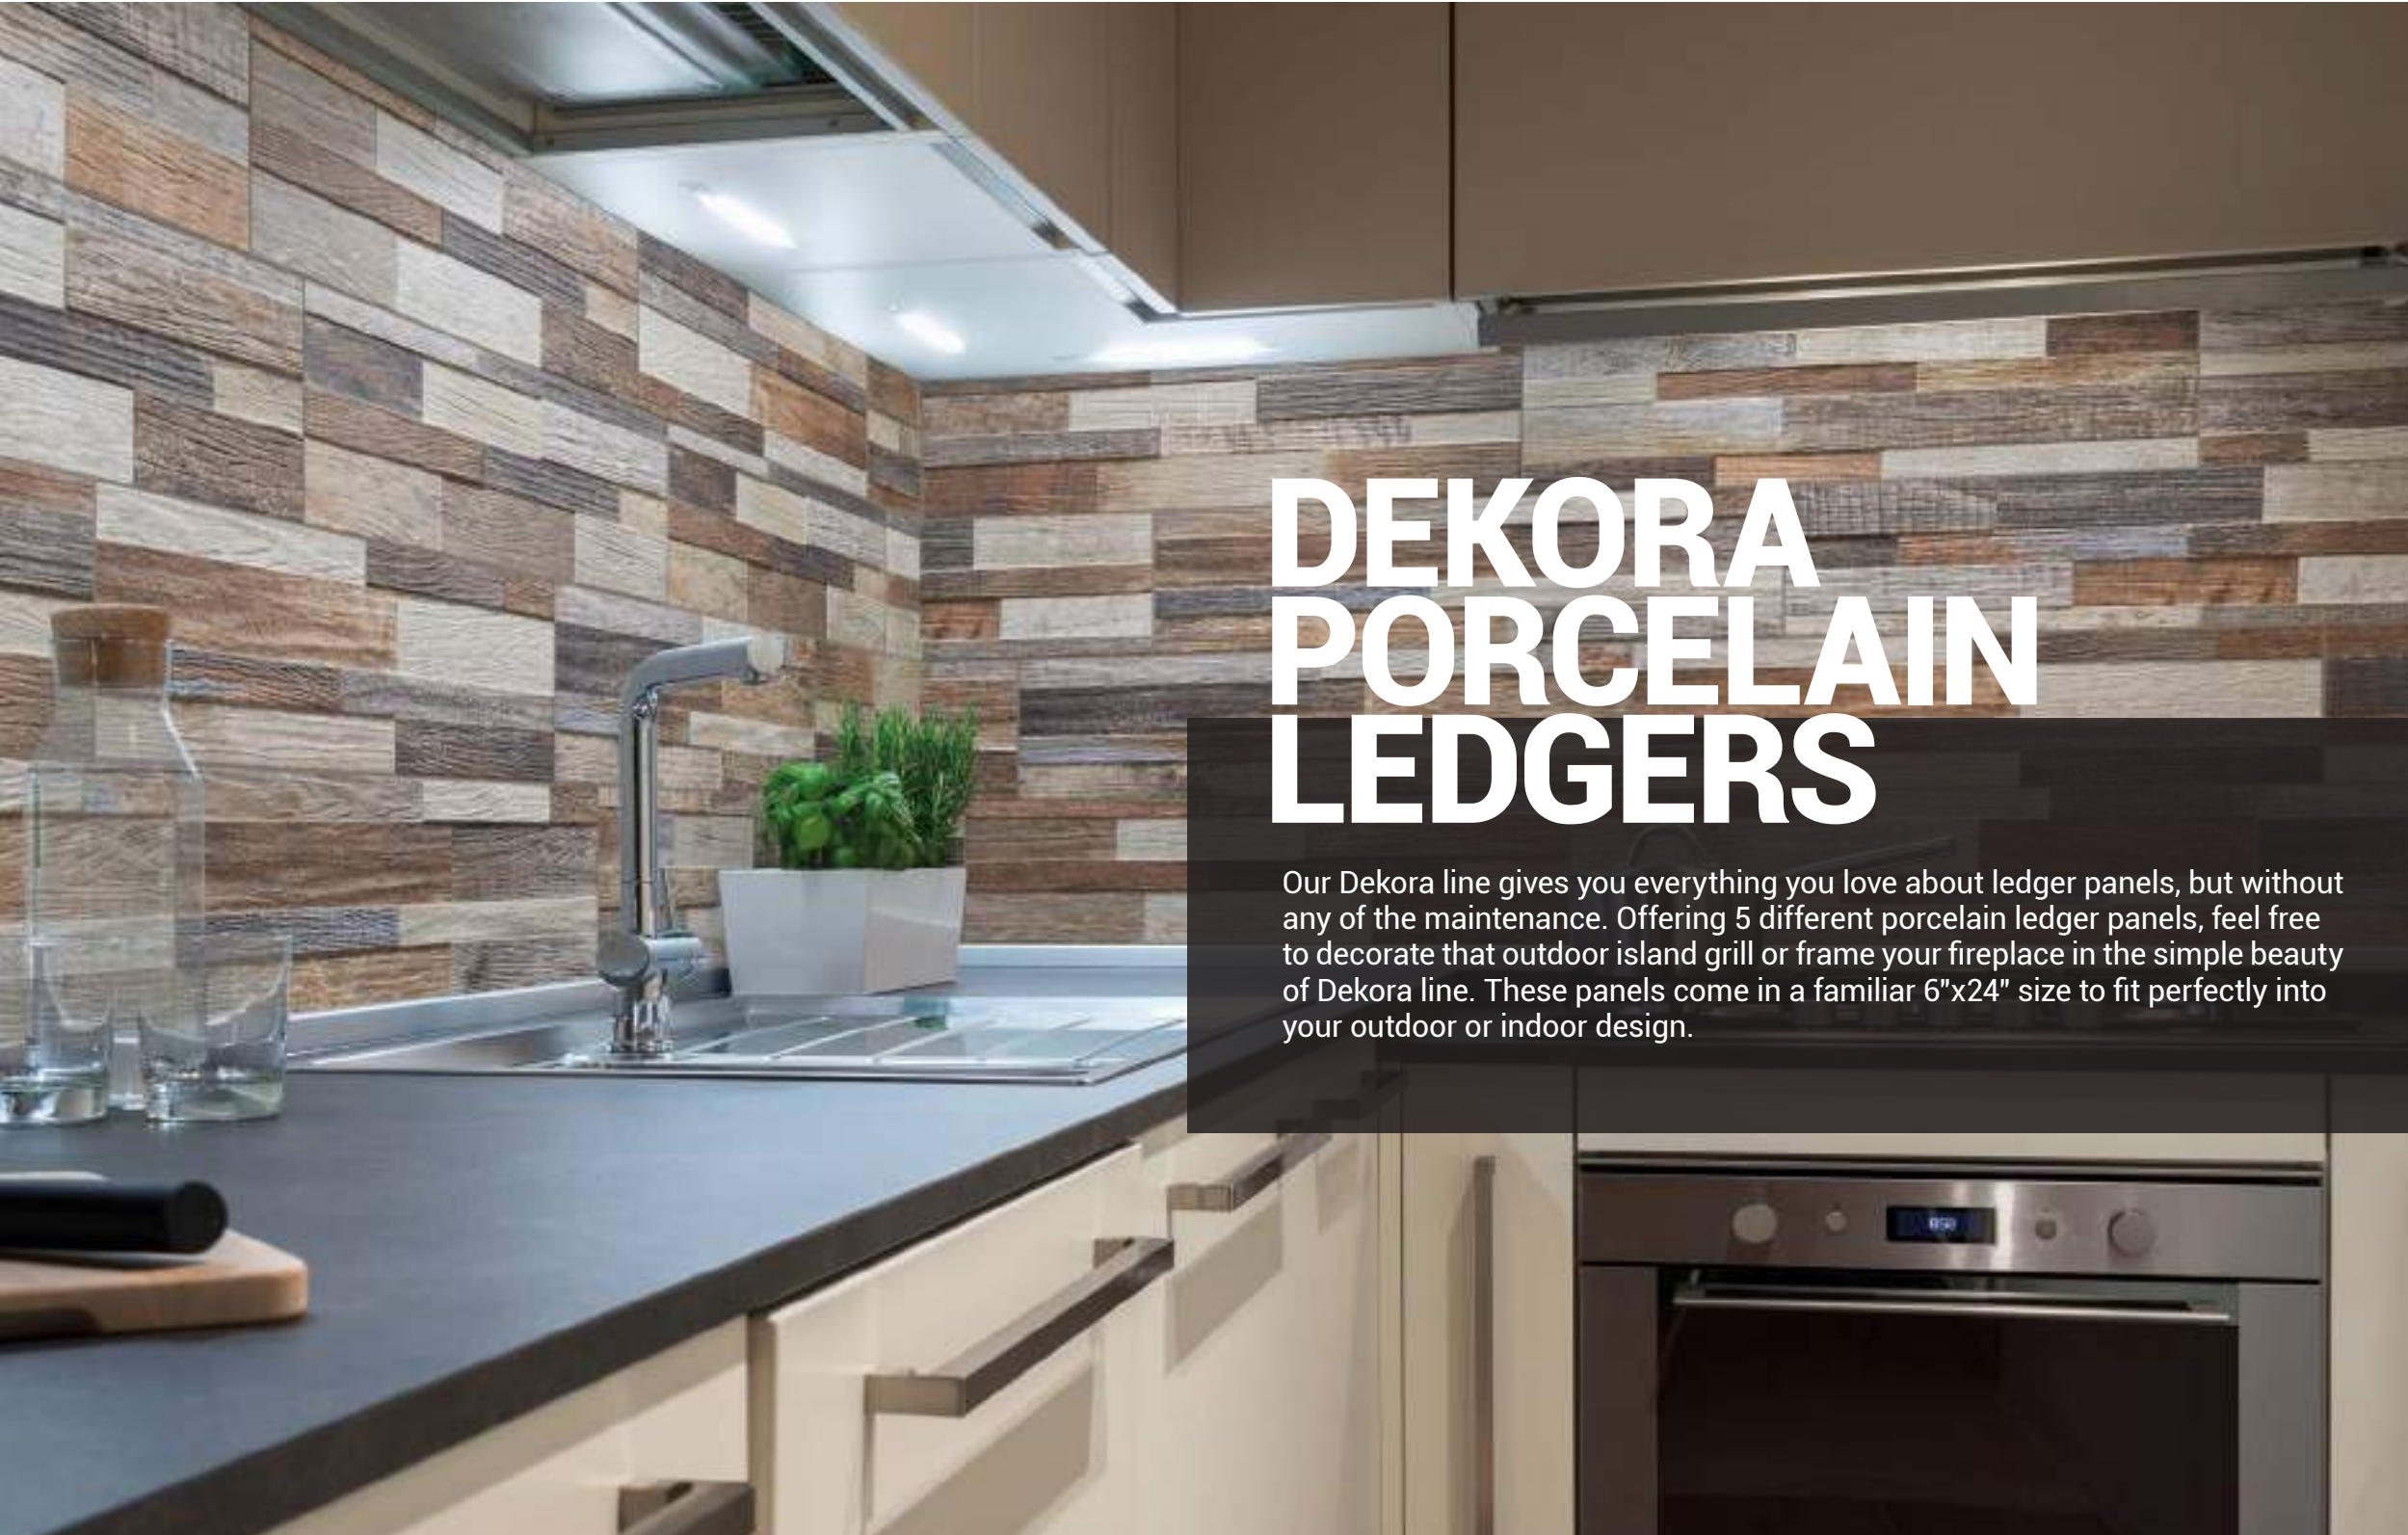

DEKORA PORCELAIN LEDGERS

Our Dekora line gives you everything you love about ledger panels, but without any of the maintenance. Offering 5 different porcelain ledger panels, feel free to decorate that outdoor island grill or frame your fireplace in the simple beauty of Dekora line. These panels come in a familiar 6"x24" size to fit perfectly into your outdoor or indoor design.