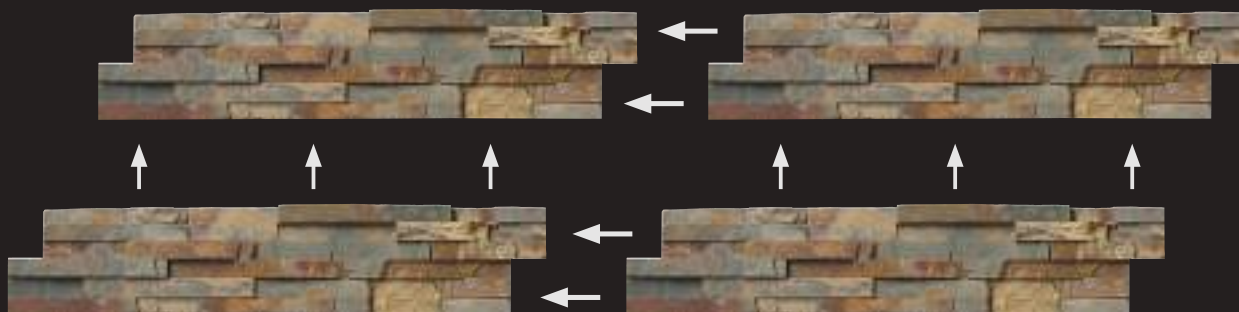

# ROCKMOUNT™ STACKED STONE

# ROCKMOUNT™ STACKED STONE PANELS

Stacked Stone Ledger panels are trimmed pieces of natural stone affixed together to form modular stone veneer panels, which allows for the streamlined installation of a dry stacking stone veneer. We offer these panels in two styles: Natural stone ledger stepped panels and "L" ledger stepped panel corner for outside corners. Stacked Stone ledger panels can be used on the facade of a home to enhance the appeal, outside to showcase a barbecue island, on a backsplash to spruce up a kitchen or inside to beautify an interior wall.

Our 6"x24" Natural Stacked Stone Panels have a unique joint design that allows the panels to join together seamlessly. Want to learn how? See our installation video at <https://www.msistone.com/hardscape/rockmount-stacked-stone/>

## Stacked Stone Corners

Not all corners come glued. See website for corner size.

6"x12"x6"

6"x6"x6"

4.5"x4.5"x4.5"  
M-Series