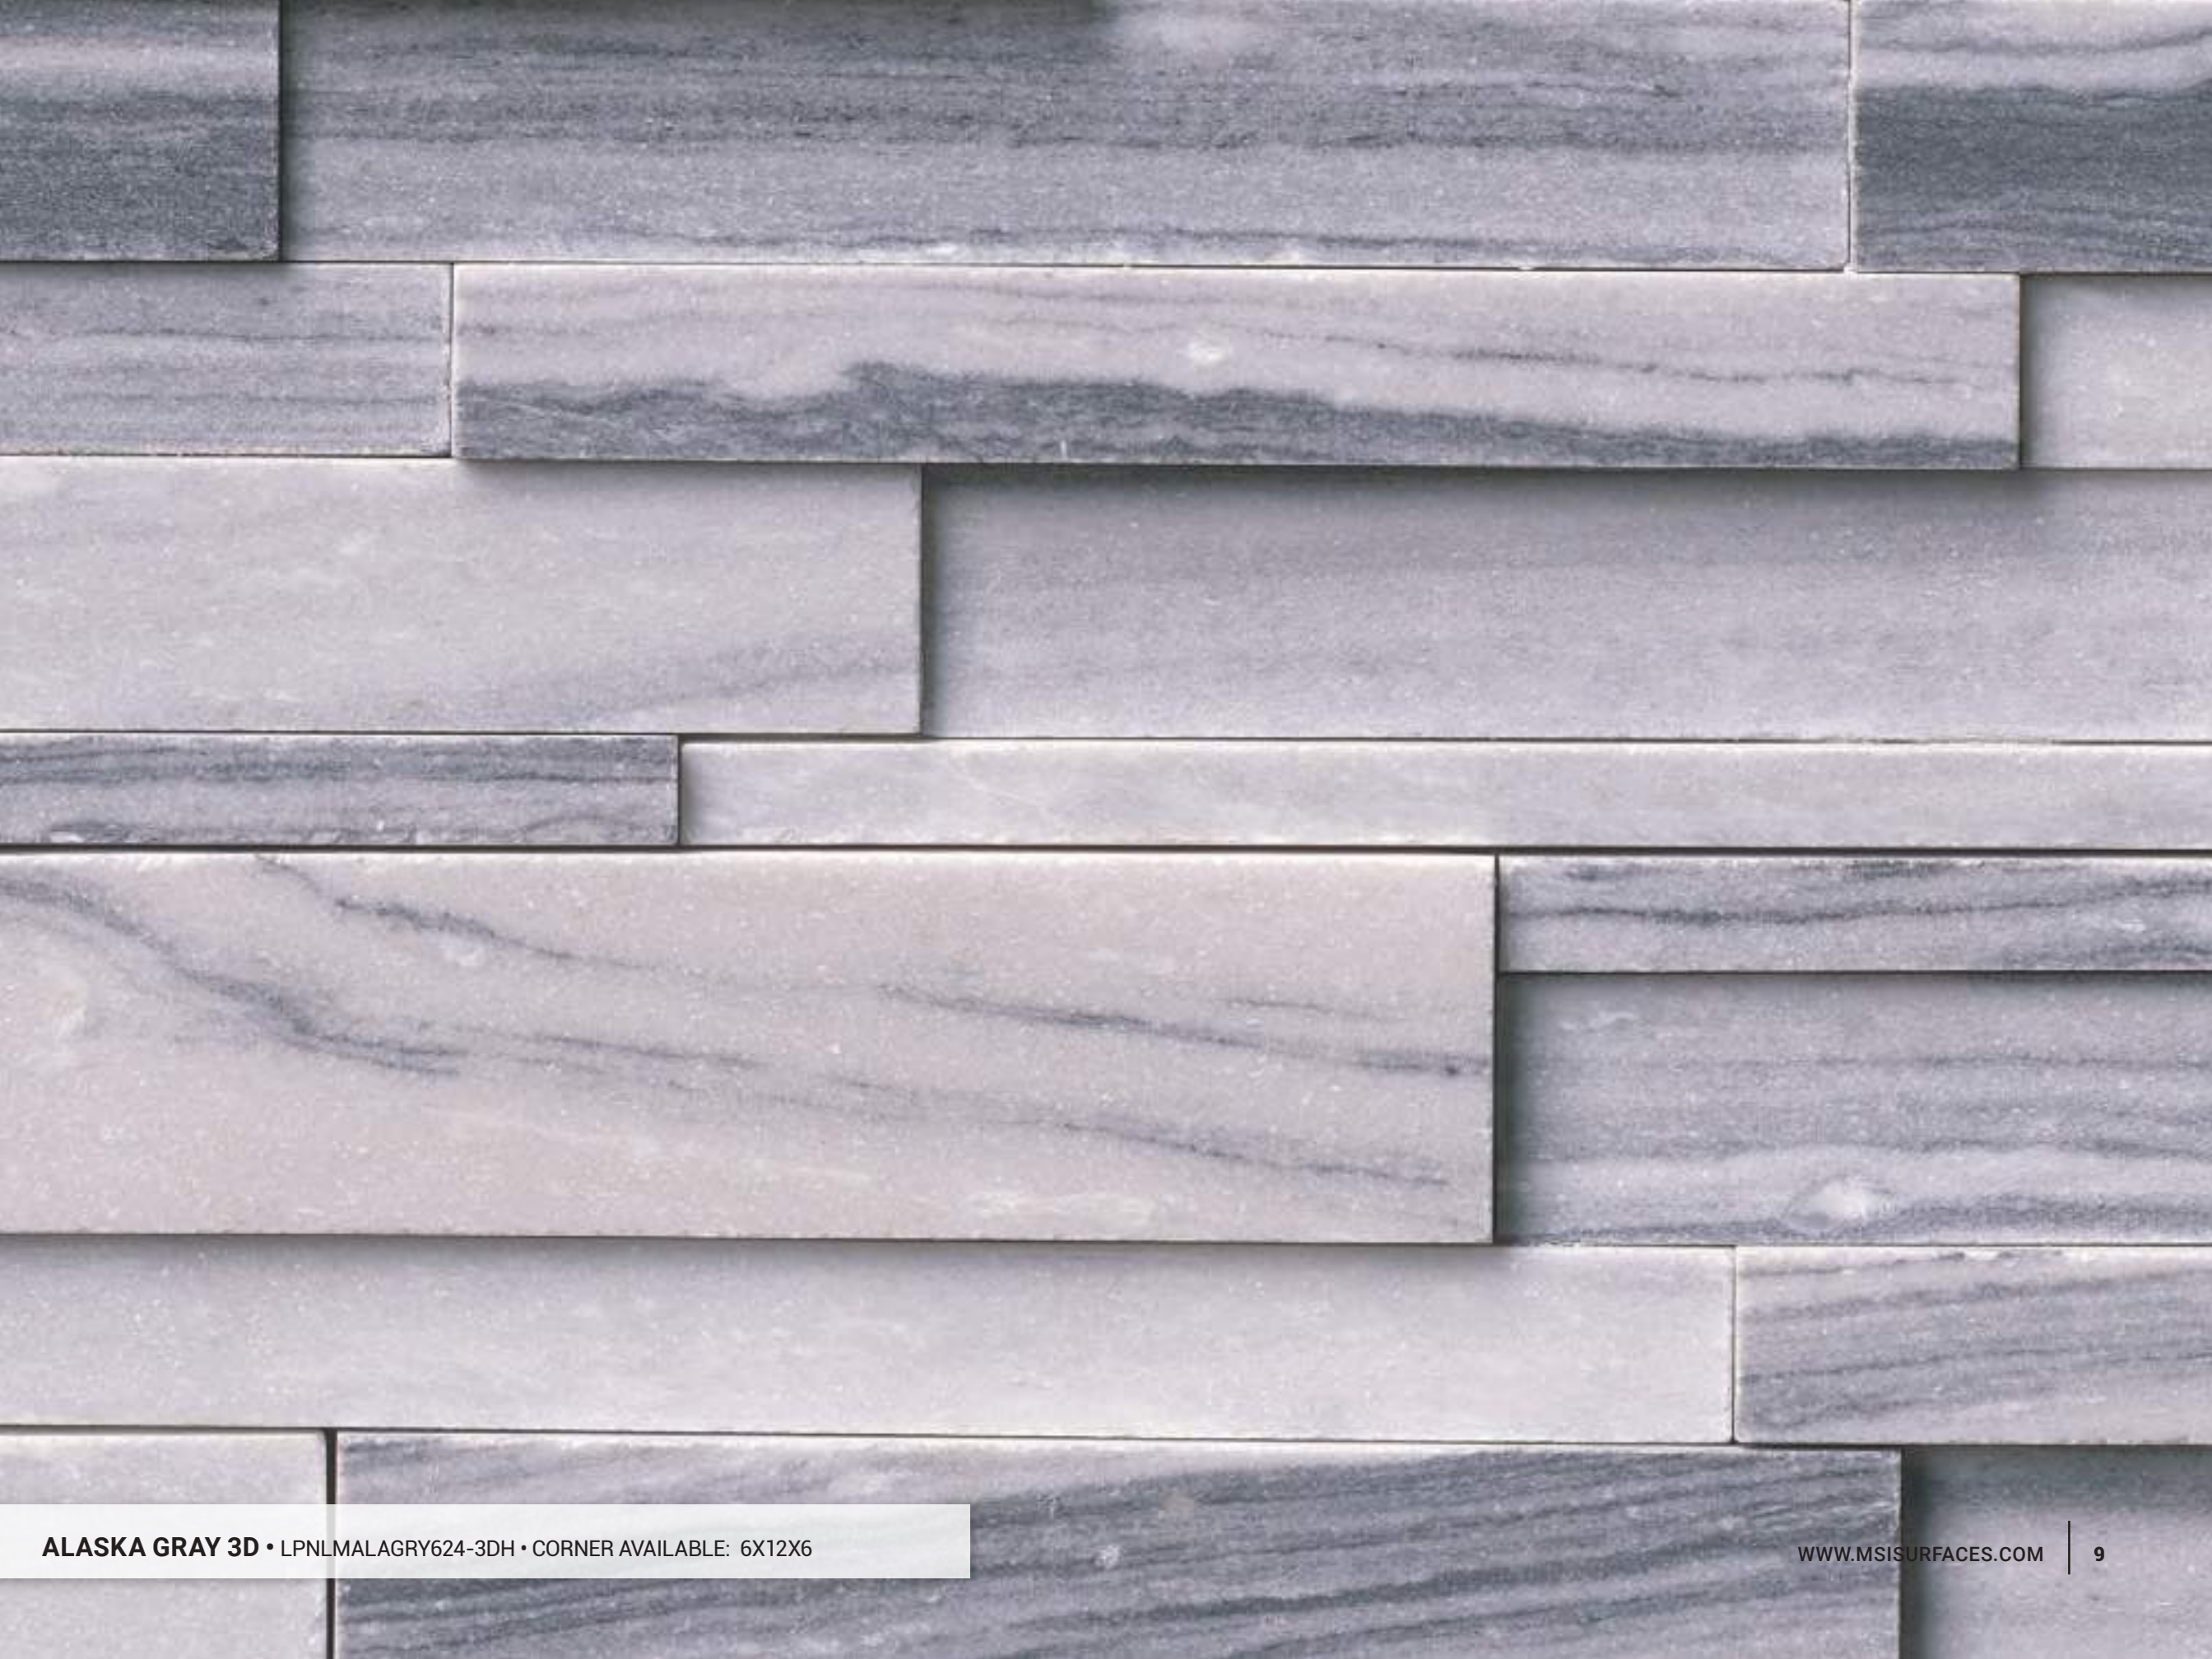

ALASKA GRAY 3D • LPNLMALAGRY624-3DH • CORNER AVAILABLE: 6X12X6