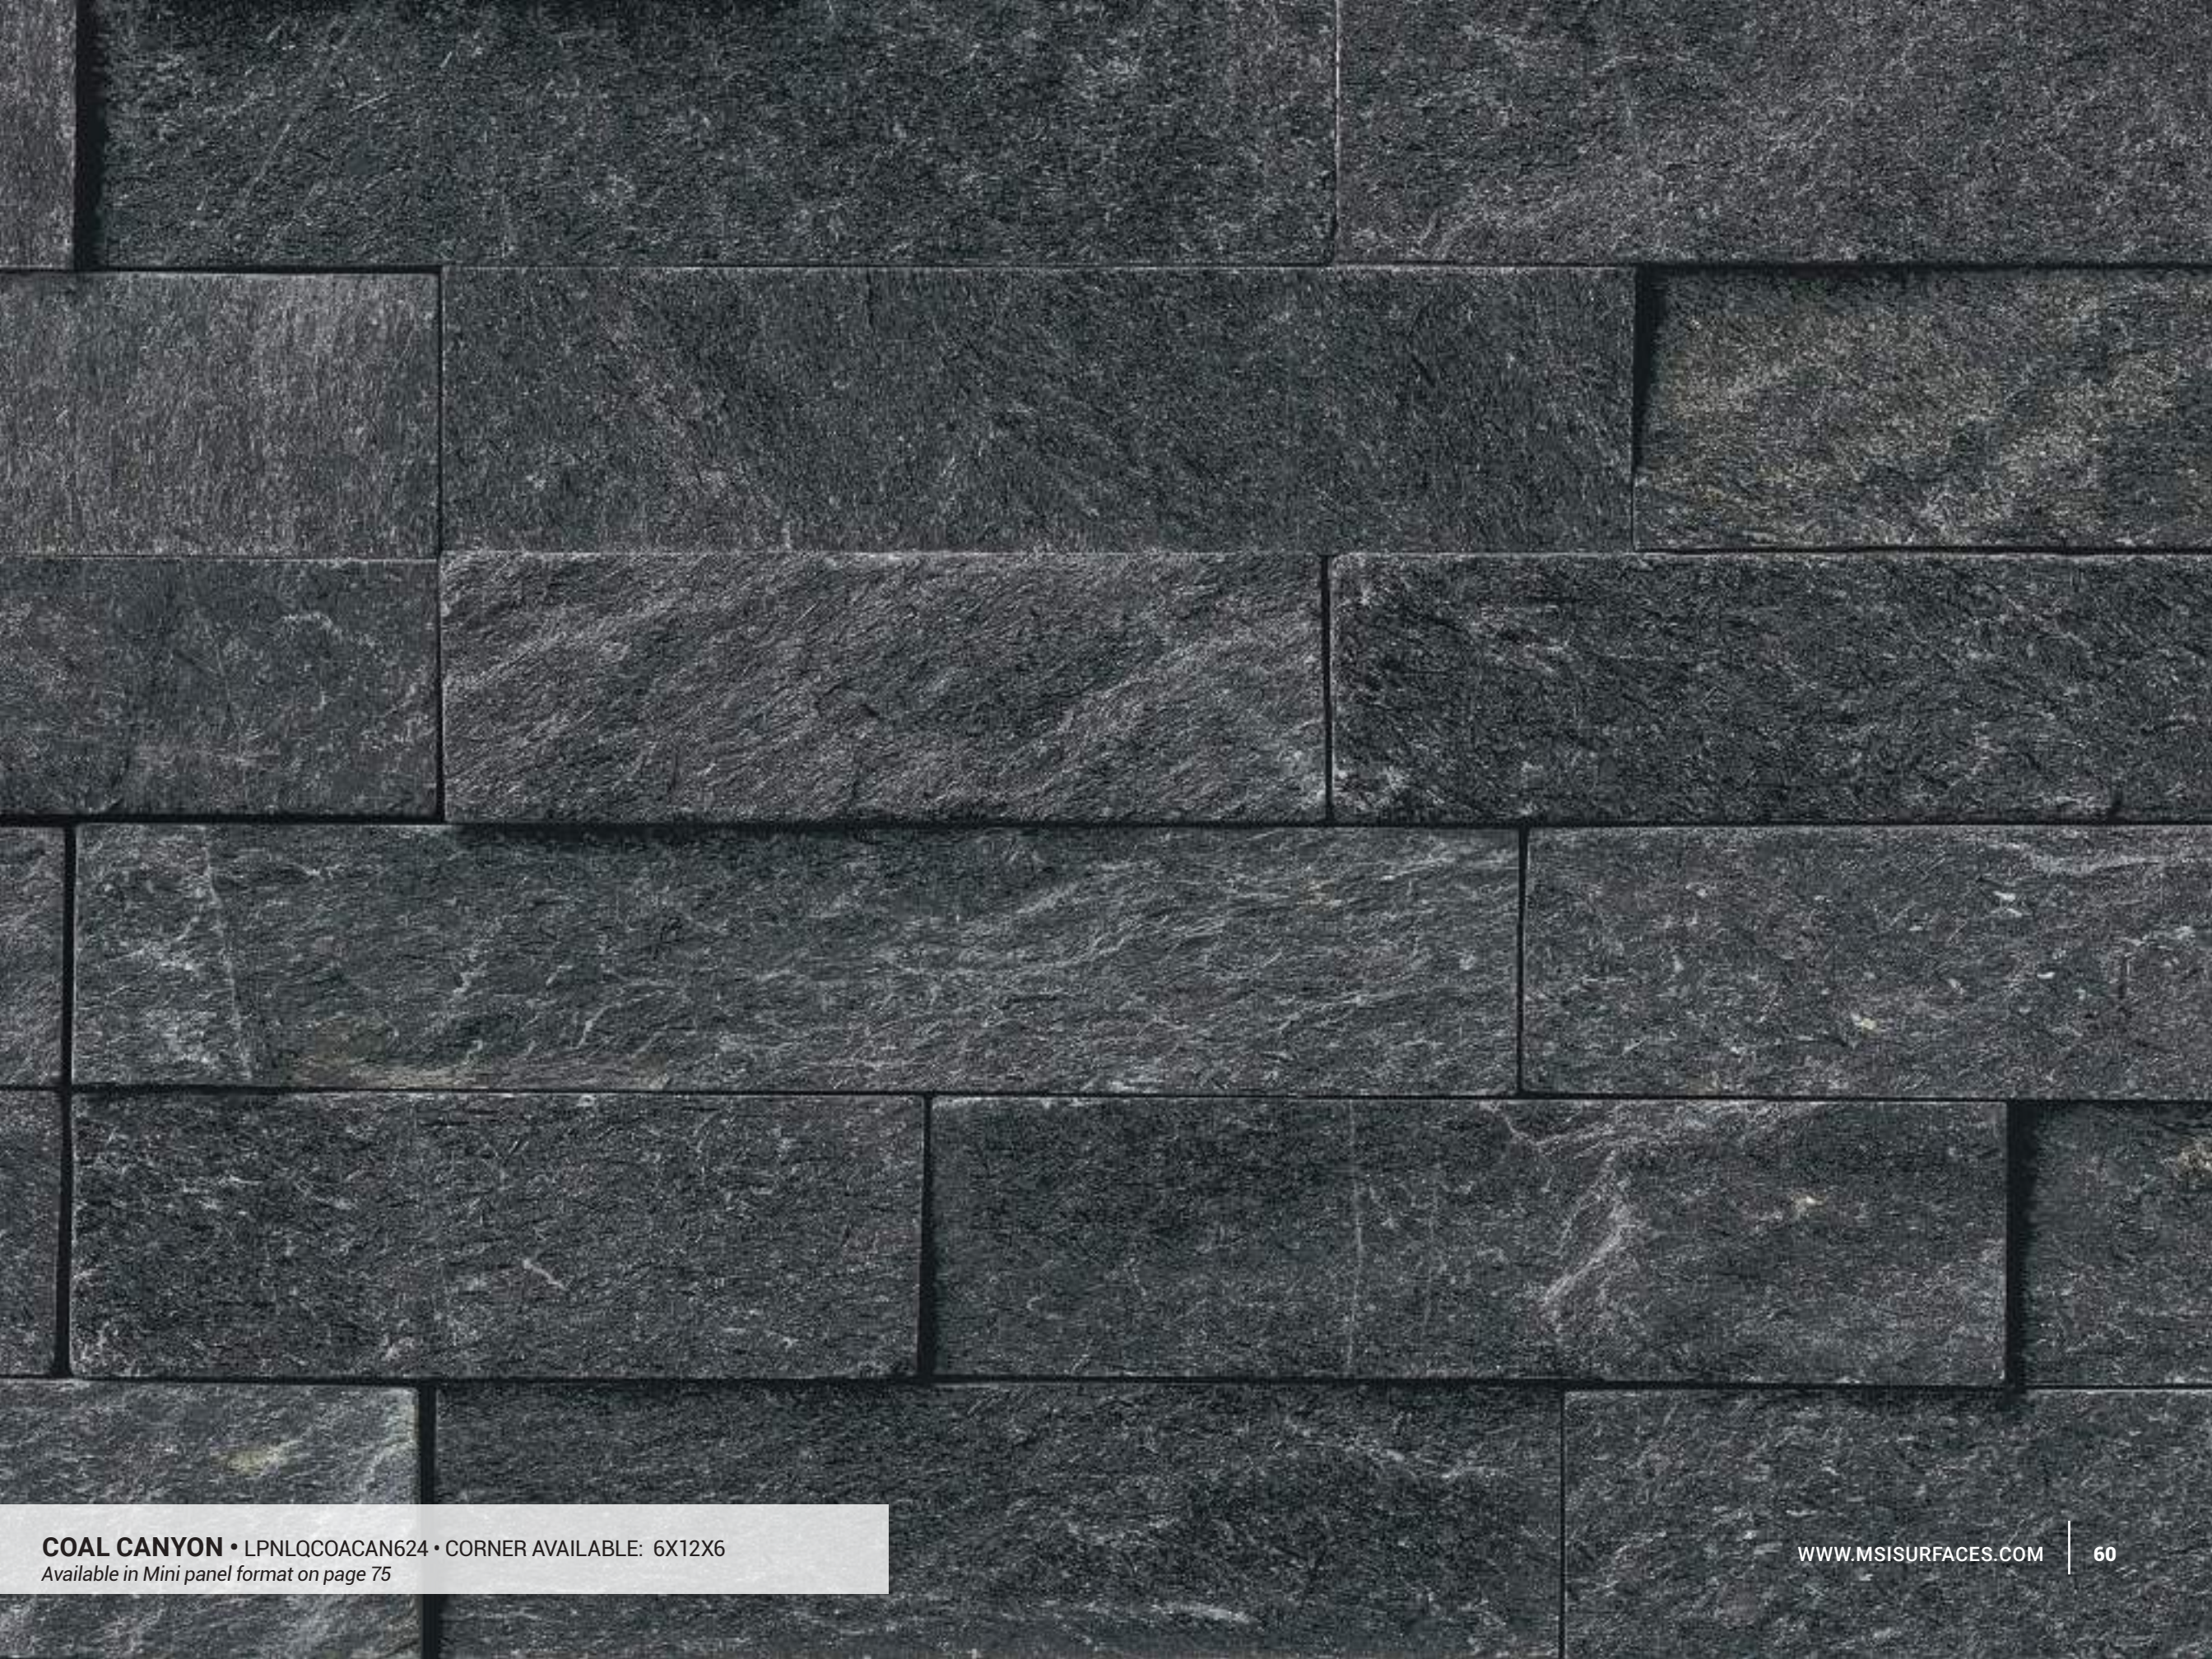

COAL CANYON • LPNLQCOACAN624 • CORNER AVAILABLE: 6X12X6
Available in Mini panel format on page 75