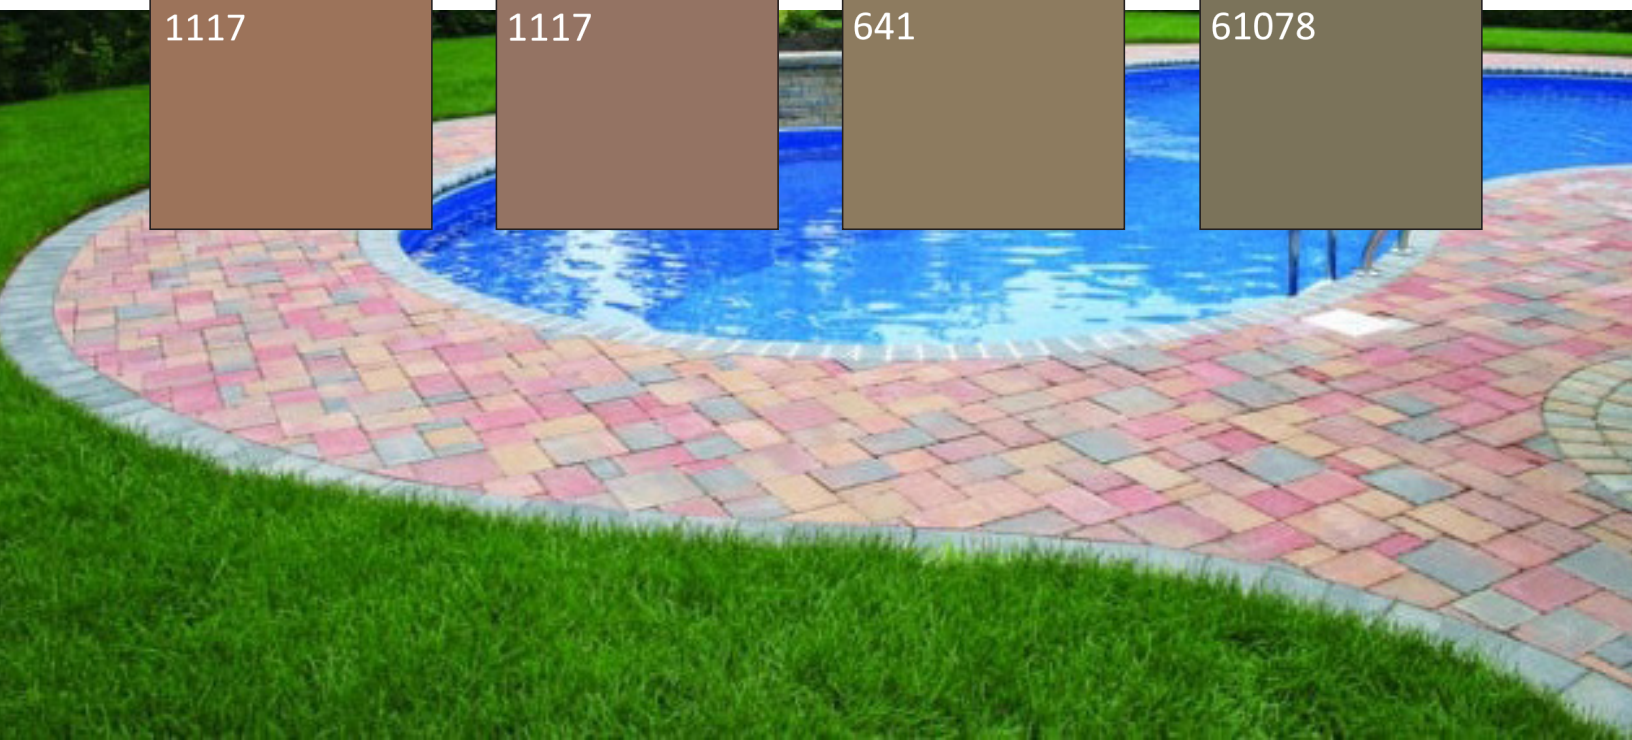

Granite Red
1395

Graphite
(Carbon)
*8084

Graphite
(Iron Oxide)
860

Green Slate
3685

Harvest Gold
5084

Jet Black
(Carbon)
*8084

Jet Black
(Iron Oxide)
860

Kailua
677

Lakeside Brown
6804

Light Gray
(Carbon)
*8084

Light Gray
(Iron Oxide)
860

Mesa Buff
5447

Mesquite
677

Miami Buff
5447

Mocha
6058

Omaha Tan
5084

Silversmoke
(Carbon)
*8084

Silversmoke
(Iron Oxide)
860

Southern Blush
10134

Spanish Gold
5084

Sunset Rose
160

Taupe
677

Terra Cotta
10134

Tile Red
1117

Western Gold
5844

Willow Green
5376

Yosemite Brown
641