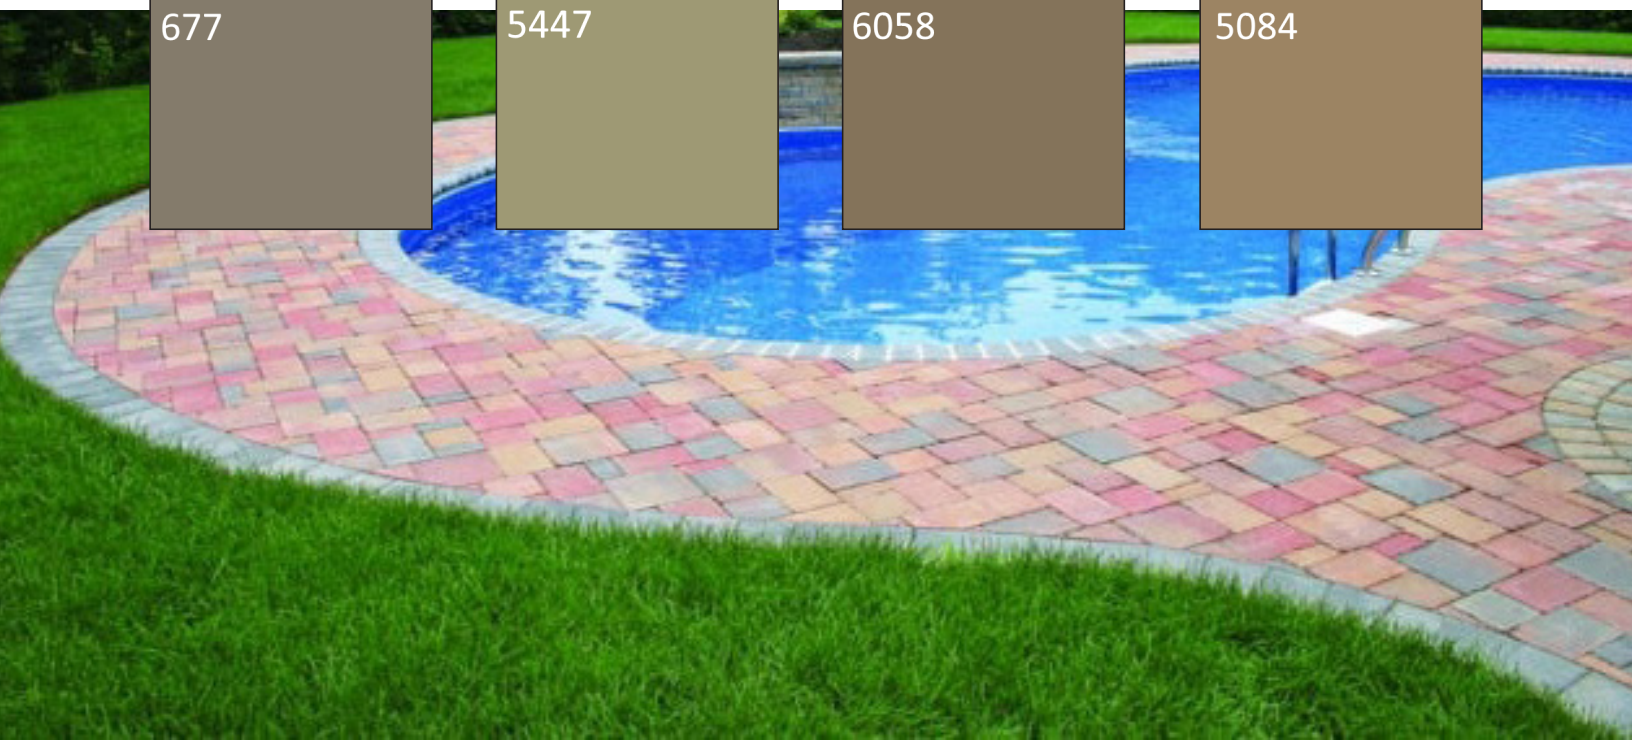

Granite Red
1395

Graphite
(Carbon)
*8084

Graphite
(Iron Oxide)
860

Green Slate
3685

Harvest Gold
5084

Jet Black
(Carbon)
*8084

Jet Black
(Iron Oxide)
860

Kailua
677

Lakeside Brown
6804

Light Gray
(Carbon)
*8084

Light Gray
(Iron Oxide)
860

Mesa Buff
5447

Mesquite
677

Miami Buff
5447

Mocha
6058

Omaha Tan
5084

Silversmoke
(Carbon)
*8084

Silversmoke
(Iron Oxide)
860

Southern Blush
10134

Spanish Gold
5084

Sunset Rose
160

Taupe
677

Terra Cotta
10134

Tile Red
1117

Western Gold
5844

Willow Green
5376

Yosemite Brown
641