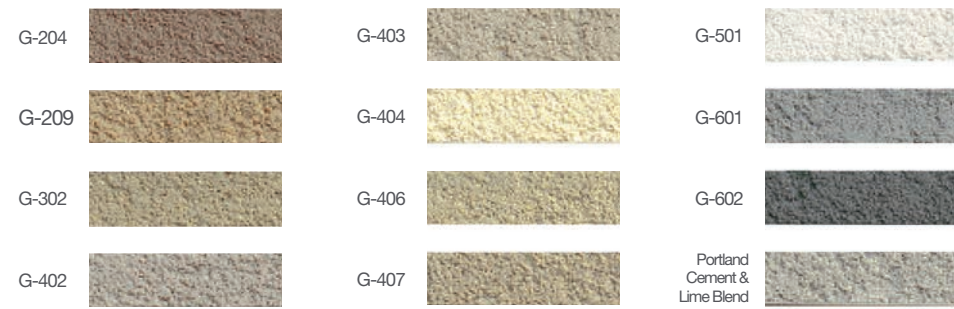

# Finishing strong.

Choosing the right mortar color can make all the difference when building your vision. Whether you're going for contrast or a more even-toned aesthetic, our range of mortar colors can help bring your ideal look to life. See the full suite of mortar colors at [glengery.com](http://glengery.com).